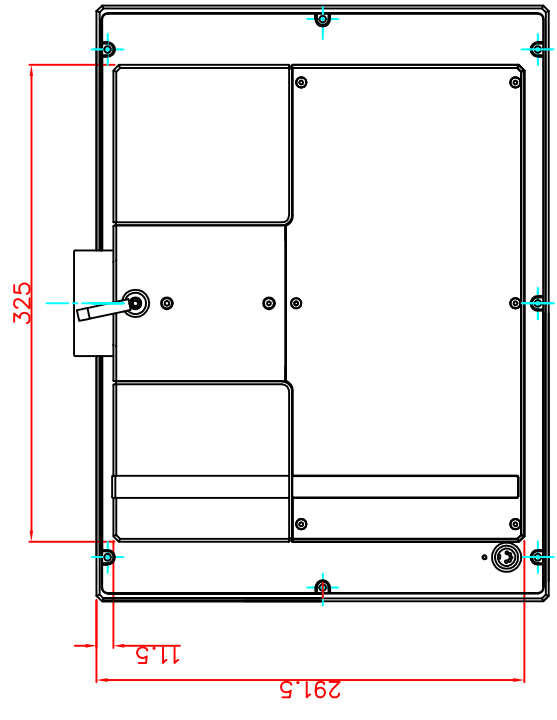

front view

left view

rear view

top view

CP7221-0000-E169

Ø48 mm fixingtube

main dimensions and fixing points

dimensions in mm