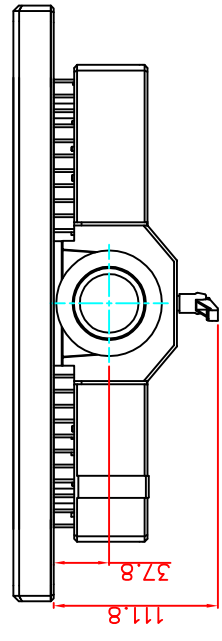

front view

left view

rear view

top view

CP7221-0000-E169

Ø48 mm fixingtube

main dimensions and fixing points

dimensions in mm