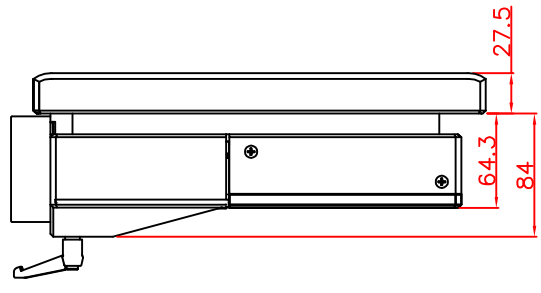

front view

left view

rear view

top view

CP7221-0000-E169

Ø48 mm fixingtube

main dimensions and fixing points

dimensions in mm