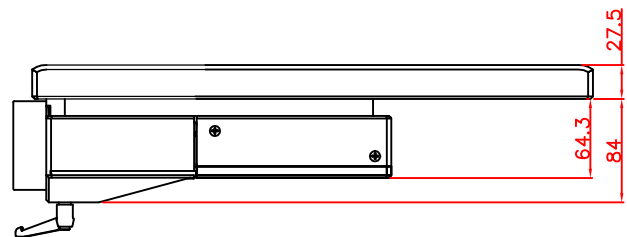

rear view

top view

left view

front view

CP7213-0001-E169
 Ø48 mm fixingtube
 main dimensions and fixing
 points
 dimensions in mm