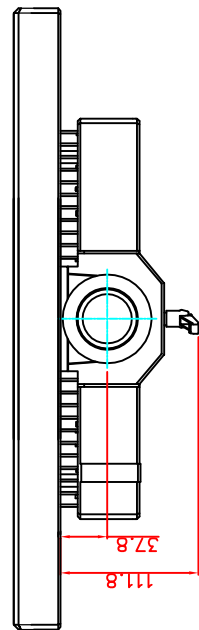

rear view

top view

left view

front view

CP7213-0001-E169
 Ø48 mm fixingtube
 main dimensions and fixing
 points
 dimensions in mm