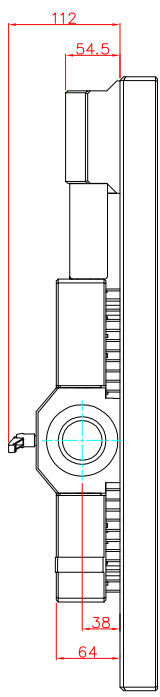

front view

left view

rear view

CP7213-0000
 Ø48 mm fixingtube
 main dimensions and fixing
 points
 dimensions in mm

top view