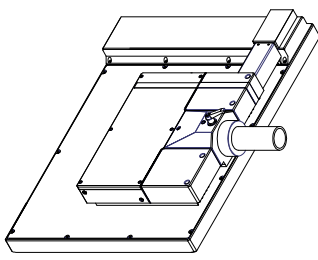

front view

left view

rear view

CP7213-0000
 Ø48 mm fixingtube
 main dimensions and fixing
 points
 dimensions in mm

top view