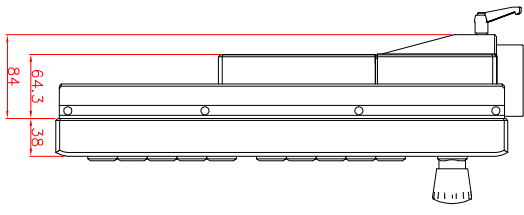

front view

left view

rear view

CP7213-0000
 Ø48 mm fixingtube
 main dimensions and fixing
 points
 dimensions in mm

top view