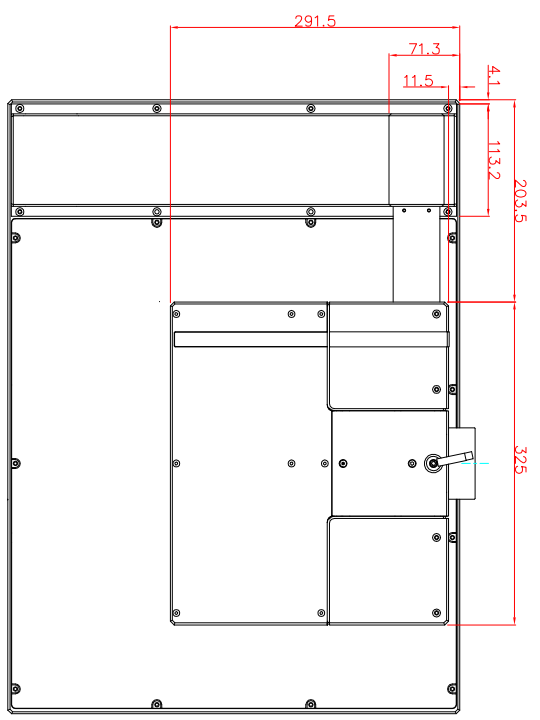

front view

left view

rear view

CP7213-0000
 Ø48 mm fixingtube
 main dimensions and fixing
 points
 dimensions in mm

top view