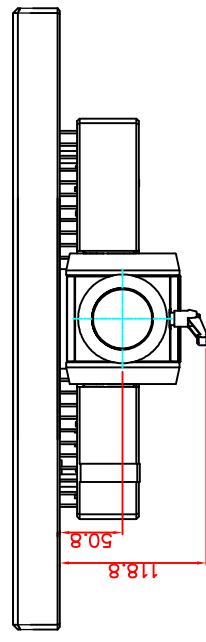

front view

left view

rear view

CP7213-0000-M162-E169  
 Ø48 mm fixingtube  
 main dimensions and fixing  
 points  
 dimensions in mm

top view