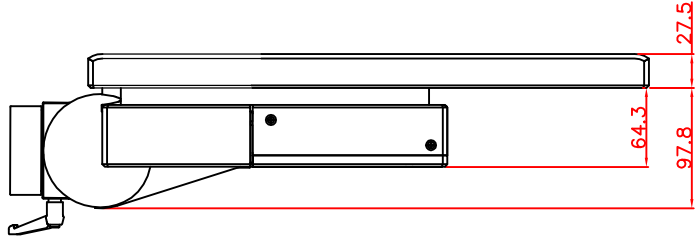

front view

left view

rear view

CP7213-0000-M162-E169  
 Ø48 mm fixingtube  
 main dimensions and fixing  
 points  
 dimensions in mm

top view