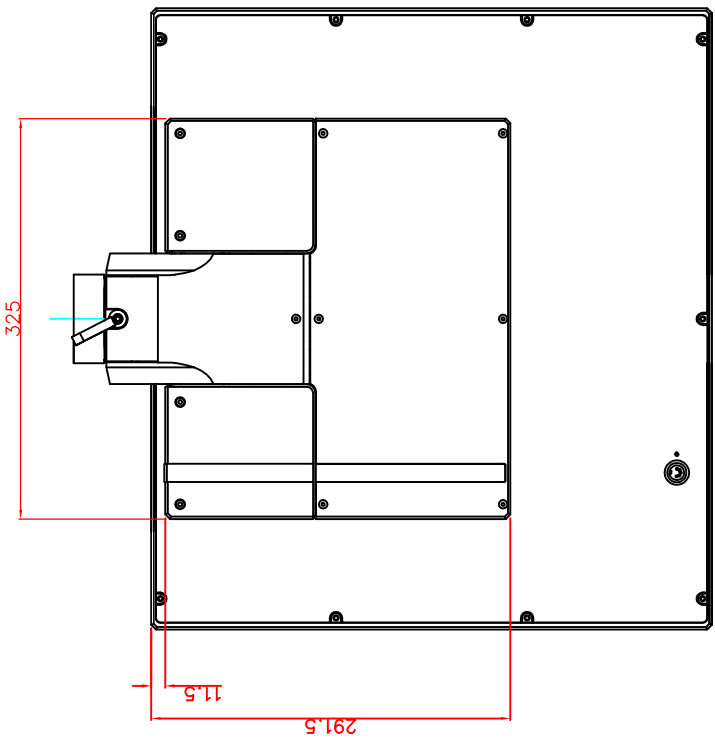

front view

left view

rear view

CP7213-0000-M162-E169  
 Ø48 mm fixingtube  
 main dimensions and fixing  
 points  
 dimensions in mm

top view