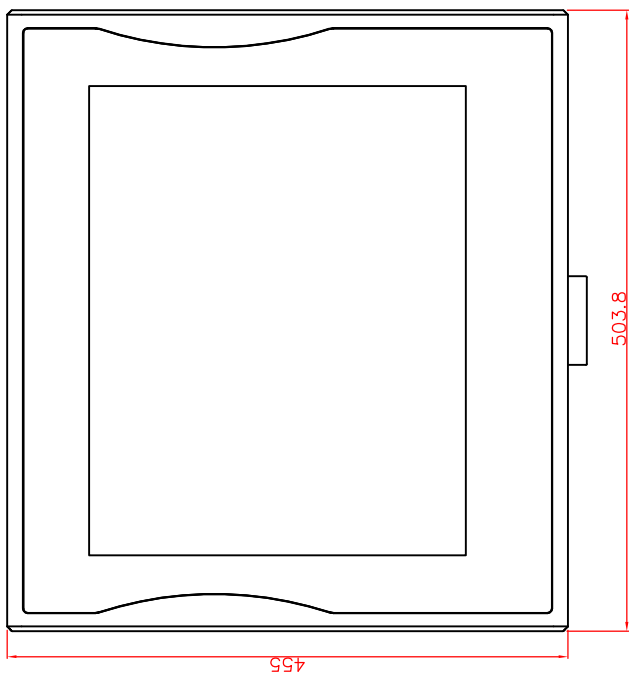

rear view

left view

front view

bottom view

CP7213-0000-M161-E169

Ø48 mm fixingtube

main dimensions and fixing points

dimensions in mm