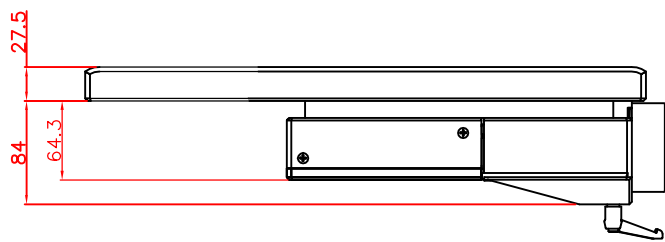

rear view

left view

front view

bottom view

CP7213-0000-M161-E169

Ø48 mm fixingtube

main dimensions and fixing points

dimensions in mm