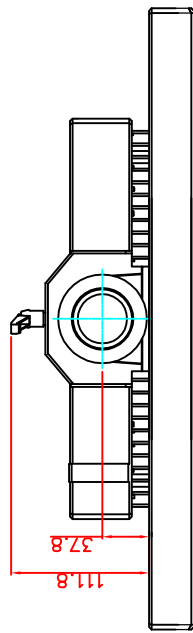

rear view

left view

front view

bottom view

CP7213-0000-M161-E169

Ø48 mm fixingtube

main dimensions and fixing points

dimensions in mm