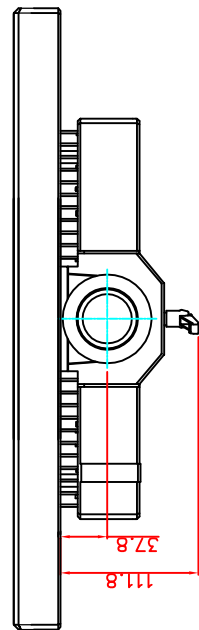

rear view

top view

left view

front view

CP7213—0000—E169
 Ø48 mm fixingtube
 main dimensions and fixing
 points
 dimensions in mm