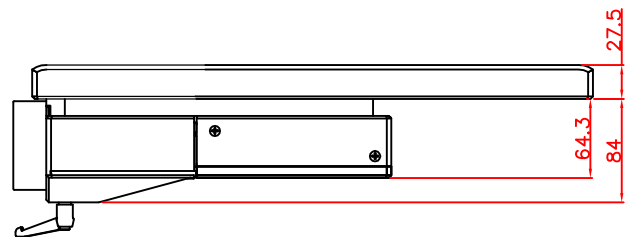

rear view

top view

left view

front view

CP7213—0000—E169
 Ø48 mm fixingtube
 main dimensions and fixing
 points
 dimensions in mm