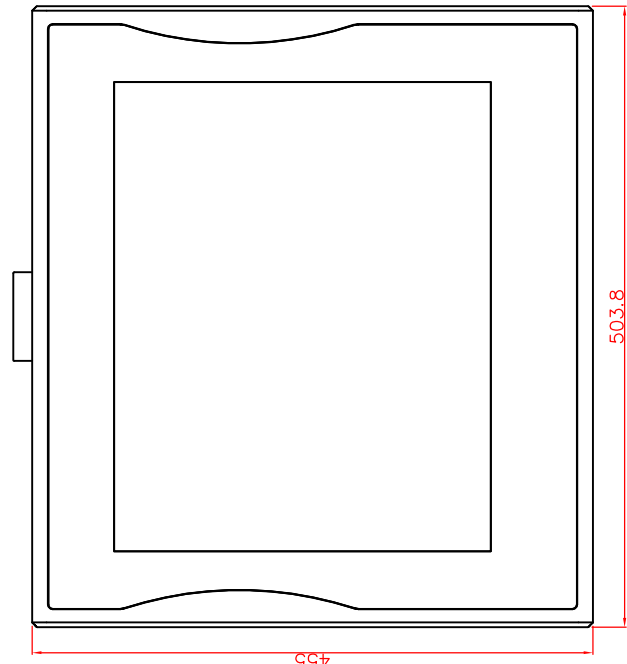

rear view

top view

left view

front view

CP7213—0000—E169
 Ø48 mm fixingtube
 main dimensions and fixing
 points
 dimensions in mm