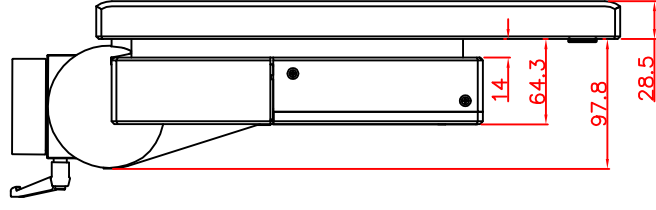

front view

left view

rear view

CP7212-0001-M162-E169

Ø48 mm fixingtube

main dimensions and fixing points

dimensions in mm

top view