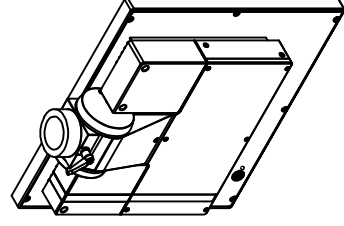

front view

left view

rear view

CP7212-0001-M162-E169

Ø48 mm fixingtube

main dimensions and fixing points

dimensions in mm

top view