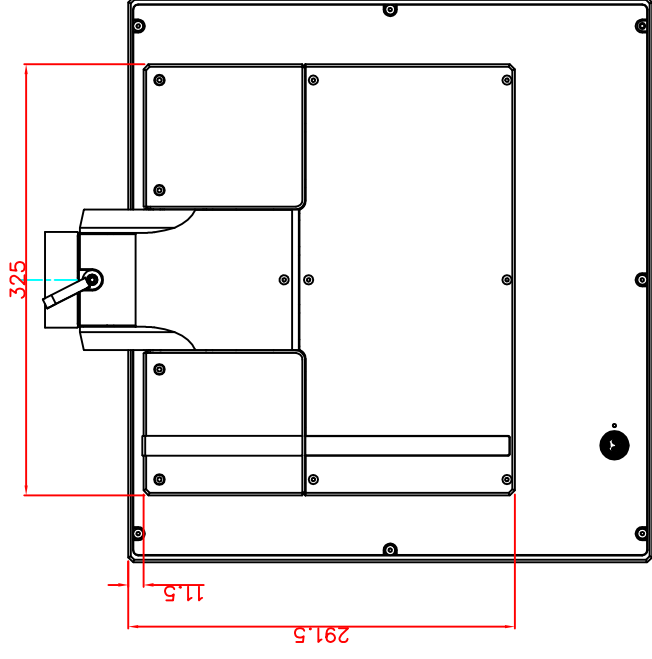

front view

left view

rear view

CP7212-0001-M162-E169

Ø48 mm fixingtube

main dimensions and fixing points

dimensions in mm

top view