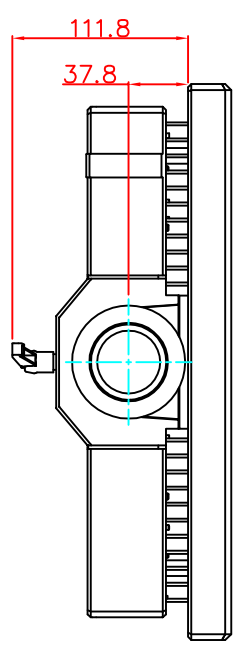

front view

left view

rear view

CP7212-0000  
Ø48 mm fixingtube  
main dimensions and fixing  
points  
dimensions in mm

top view