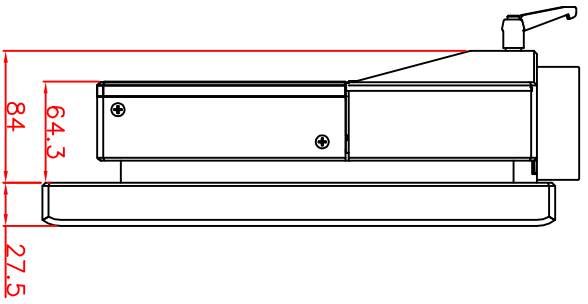

front view

left view

rear view

CP7212-0000  
Ø48 mm fixingtube  
main dimensions and fixing  
points  
dimensions in mm

top view