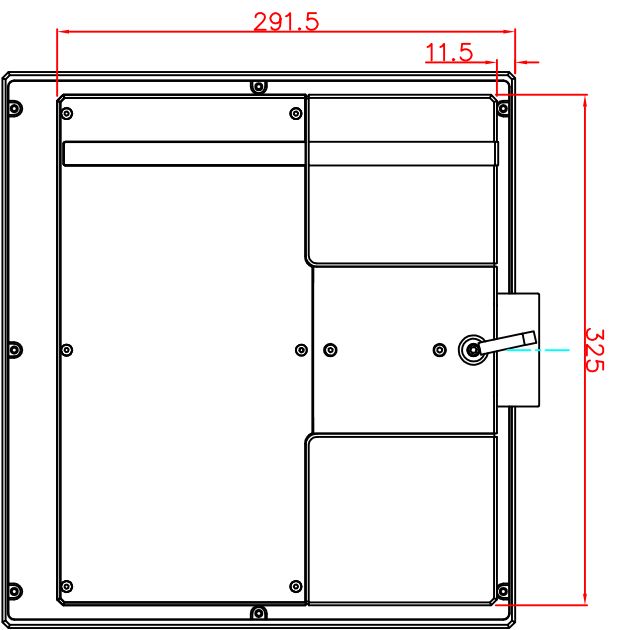

front view

left view

rear view

CP7212-0000  
Ø48 mm fixingtube  
main dimensions and fixing  
points  
dimensions in mm

top view