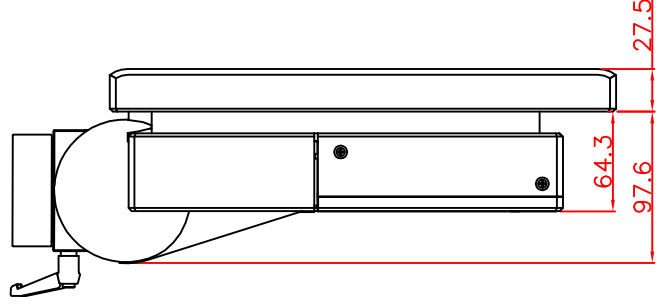

front view

left view

rear view

top view

CP7211-0001-M162-E169

Ø48 mm fixingtube

main dimensions and fixing points

dimensions in mm