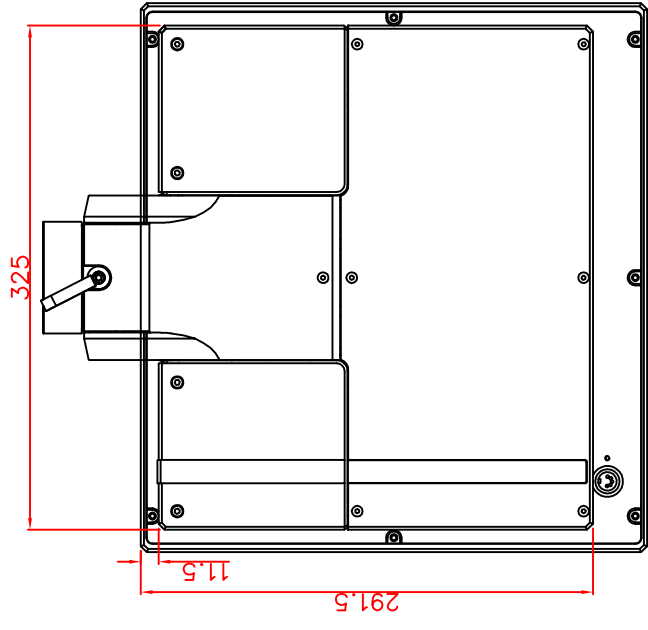

front view

left view

rear view

top view

CP7211-0001-M162-E169

Ø48 mm fixingtube

main dimensions and fixing points

dimensions in mm