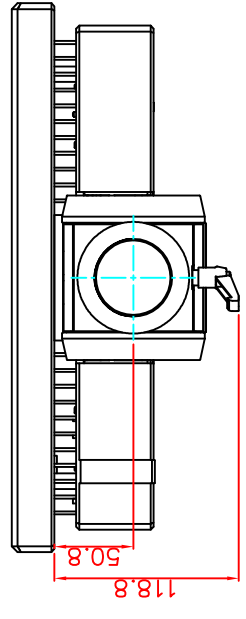

front view

left view

rear view

top view

CP7211-0001-M162-E169

Ø48 mm fixingtube

main dimensions and fixing points

dimensions in mm