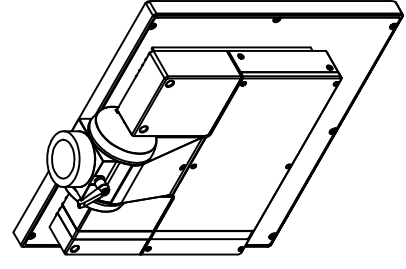

front view

left view

rear view

top view

CP7211-0001-M162-E169

Ø48 mm fixingtube

main dimensions and fixing points

dimensions in mm