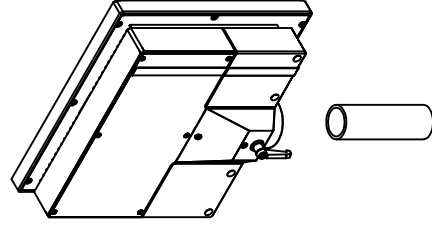

CP7211-0001-M161

Ø48 mm fixingtube

main dimensions and fixing
points

dimensions in mm

front view

left view

bottom view

rear view