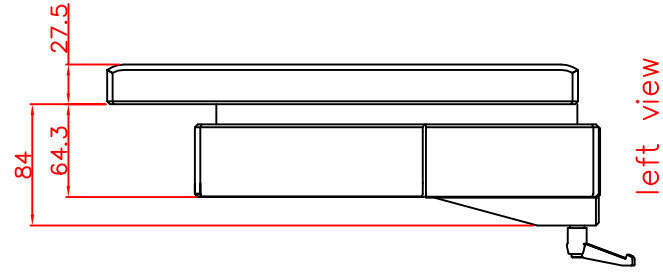

CP7211-0001-M161

Ø48 mm fixingtube

main dimensions and fixing
points

dimensions in mm

front view

left view

bottom view

rear view