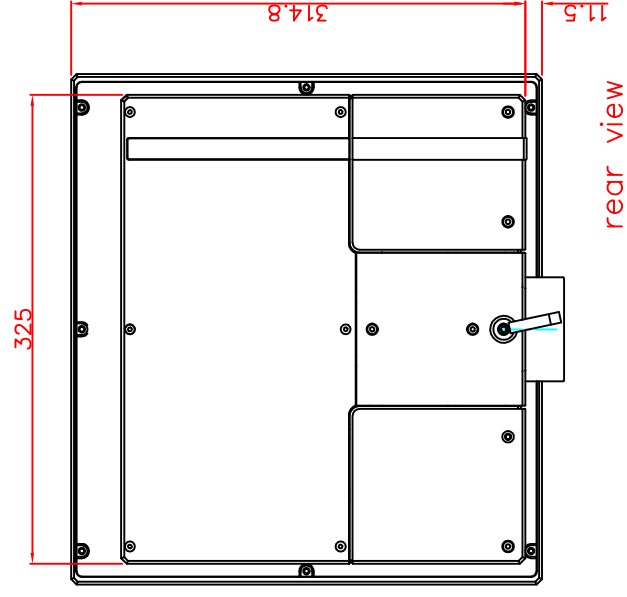

CP7211-0001-M161

Ø48 mm fixingtube

main dimensions and fixing
points

dimensions in mm

front view

left view

bottom view

rear view