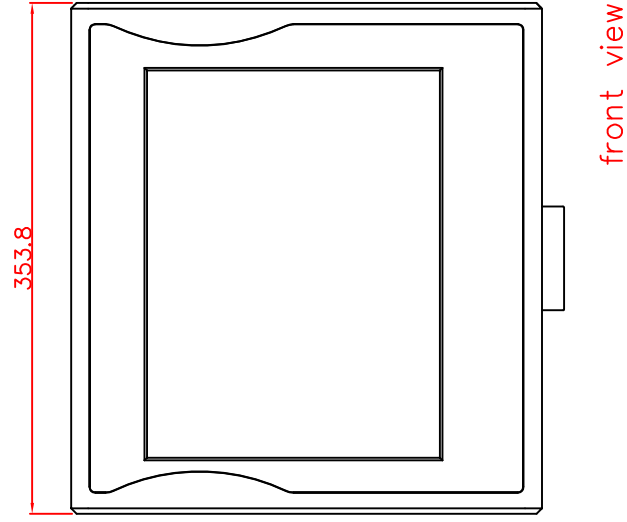

CP7211-0001-M161

Ø48 mm fixingtube

main dimensions and fixing
points

dimensions in mm

front view

left view

bottom view

rear view