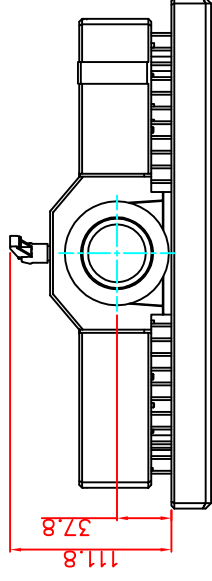

CP7211-0001-M161

Ø48 mm fixingtube

main dimensions and fixing
points

dimensions in mm

front view

left view

bottom view

rear view