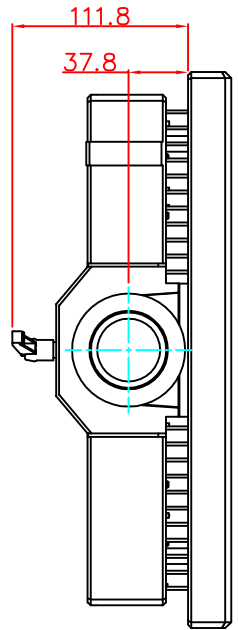

front view

left view

rear view

CP7211-0001-E169  
Ø48 mm fixingtube  
main dimensions and fixing  
points  
dimensions in mm

top view