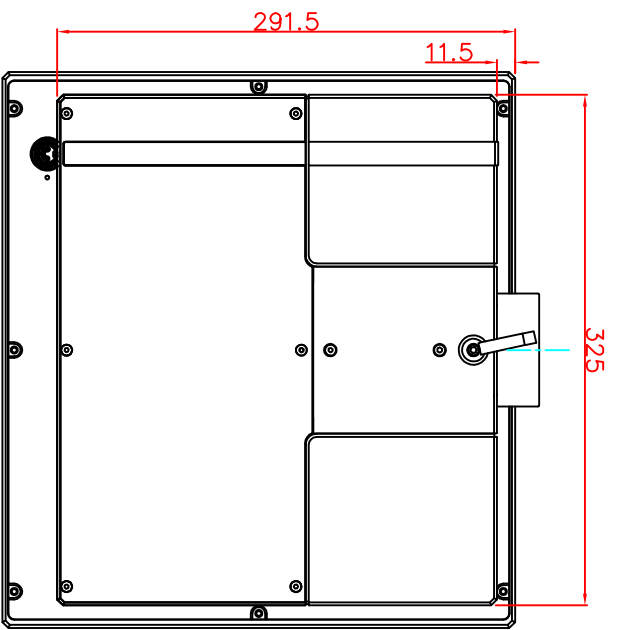

front view

left view

rear view

CP7211-0001-E169  
Ø48 mm fixingtube  
main dimensions and fixing  
points  
dimensions in mm

top view