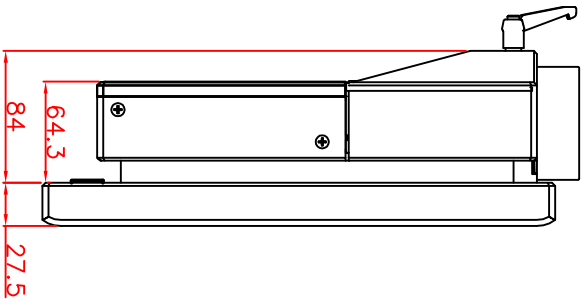

front view

left view

rear view

CP7211-0001-E169  
Ø48 mm fixingtube  
main dimensions and fixing  
points  
dimensions in mm

top view