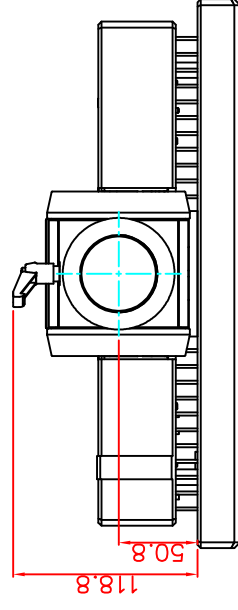

front view

left view

rear view

bottom view

CP7211-0000-M163

Ø48 mm fixingtube

main dimensions and fixing points

dimensions in mm