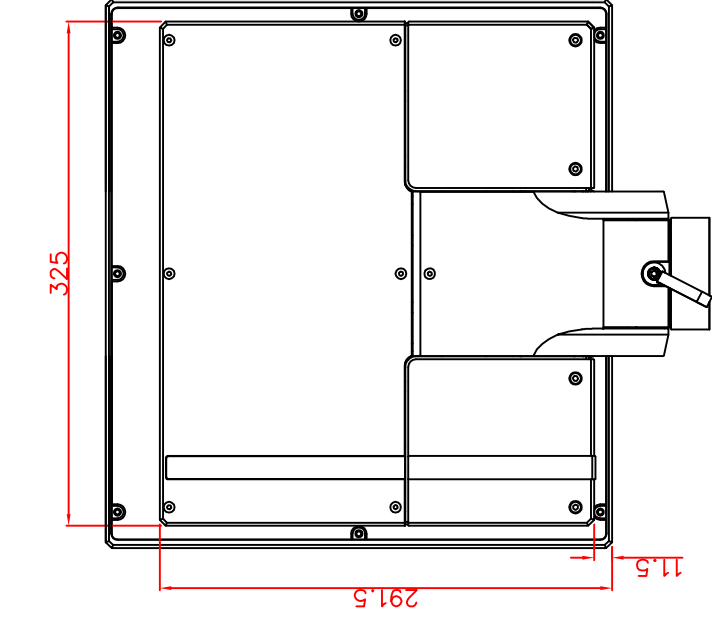

front view

left view

rear view

bottom view

CP7211-0000-M163

Ø48 mm fixingtube

main dimensions and fixing points

dimensions in mm