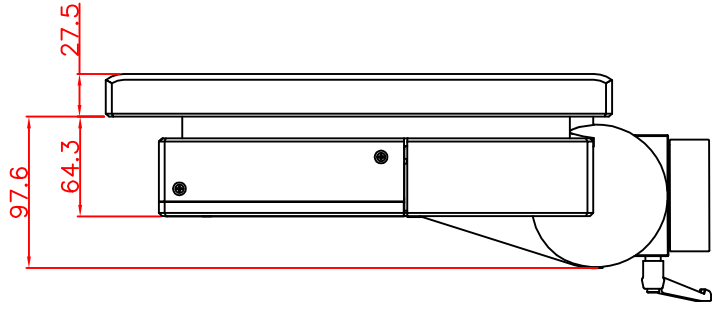

front view

left view

rear view

bottom view

CP7211-0000-M163

Ø48 mm fixingtube

main dimensions and fixing points

dimensions in mm