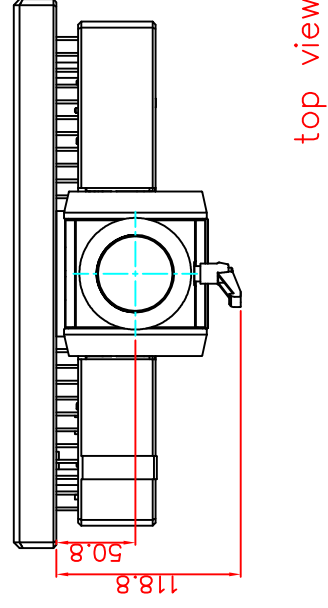

front view

left view

rear view

CP7211-0000-M162
 Ø48 mm fixingtube
 main dimensions and fixing
 points
 dimensions in mm

top view