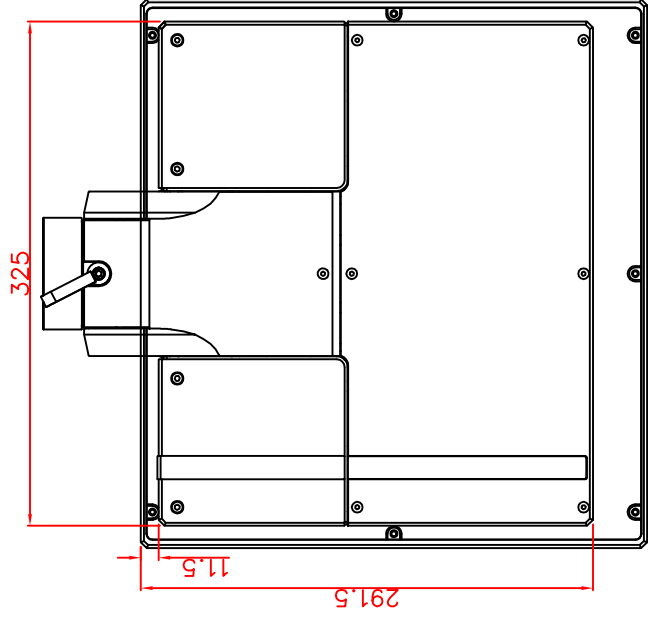

front view

left view

rear view

CP7211-0000-M162
 Ø48 mm fixingtube
 main dimensions and fixing
 points
 dimensions in mm

top view