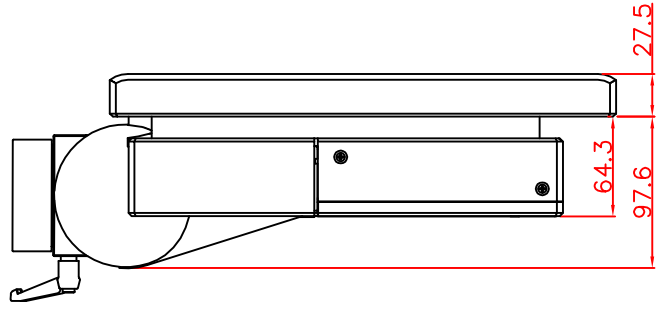

front view

left view

rear view

CP7211-0000-M162
 Ø48 mm fixingtube
 main dimensions and fixing
 points
 dimensions in mm

top view