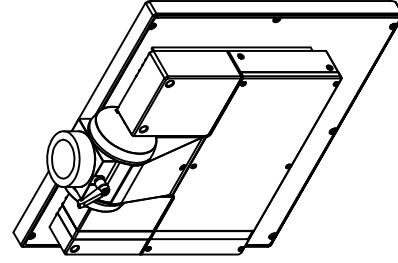

front view

left view

rear view

CP7211-0000-M162
 Ø48 mm fixingtube
 main dimensions and fixing
 points
 dimensions in mm

top view