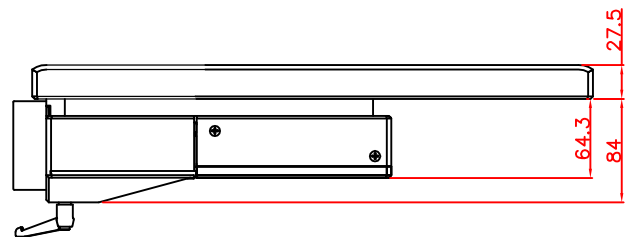

rear view

top view

left view

front view

CP7203-0011
 Ø48 mm fixingtube
 main dimensions and fixing
 points
 dimensions in mm