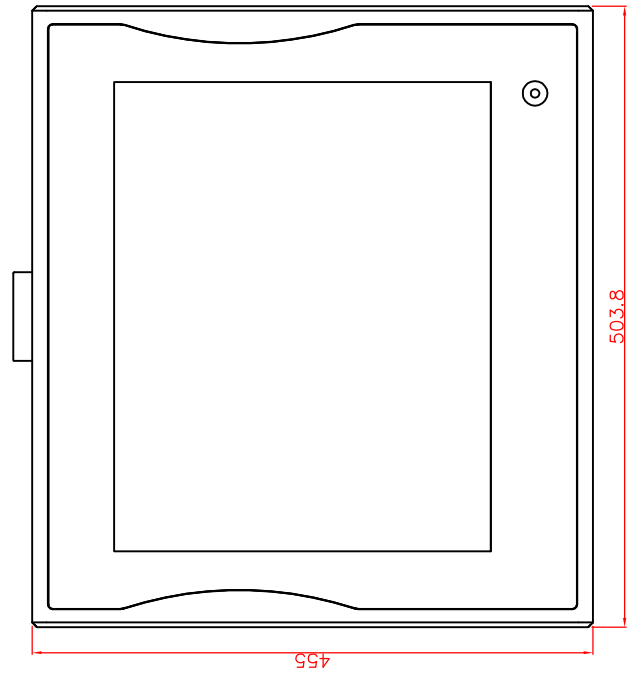

rear view

top view

left view

front view

CP7203-0011
 Ø48 mm fixingtube
 main dimensions and fixing
 points
 dimensions in mm