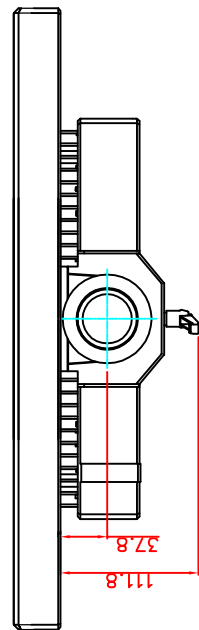

rear view

top view

left view

front view

CP7203-0011
 Ø48 mm fixingtube
 main dimensions and fixing
 points
 dimensions in mm