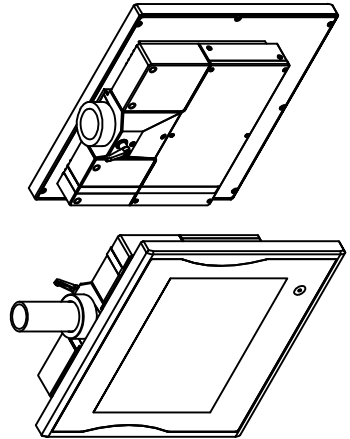

rear view

top view

left view

front view

CP7203-0011
 Ø48 mm fixingtube
 main dimensions and fixing
 points
 dimensions in mm