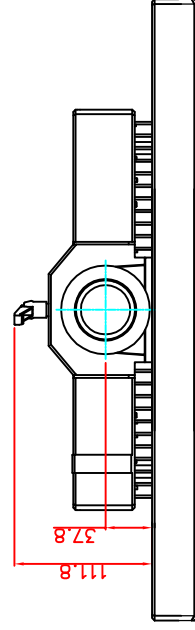

front view

left view

rear view

CP7203-0011 - M161 - E169

Ø48 mm fixingtube

main dimensions and fixing points

dimensions in mm

bottom view