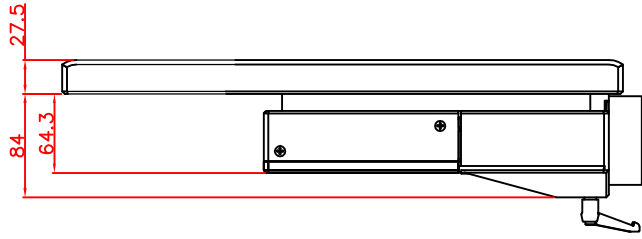

front view

left view

rear view

CP7203-0011 - M161 - E169

Ø48 mm fixingtube

main dimensions and fixing points

dimensions in mm

bottom view