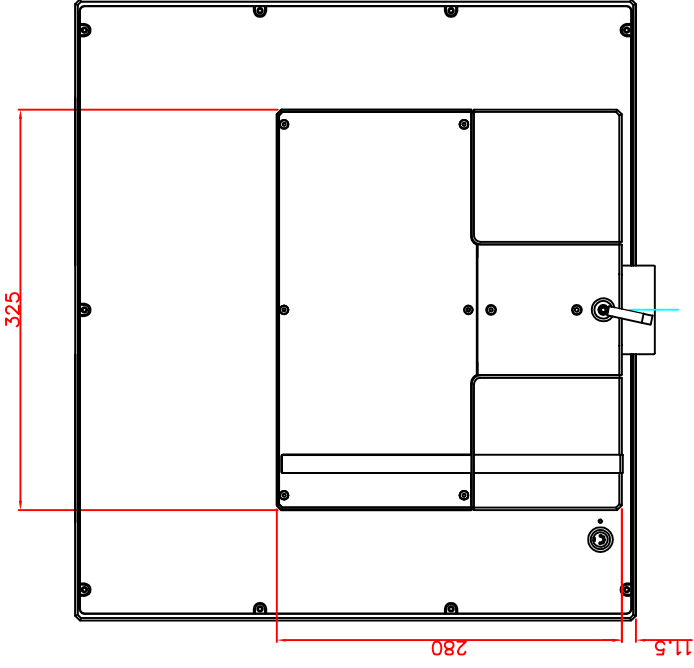

front view

left view

rear view

CP7203-0011 - M161 - E169

Ø48 mm fixingtube

main dimensions and fixing points

dimensions in mm

bottom view