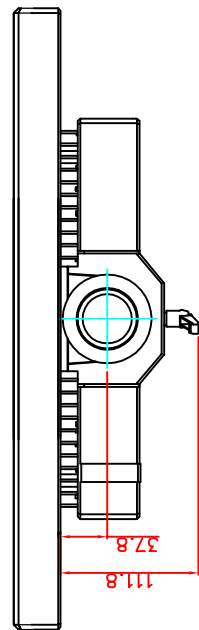

rear view

top view

left view

front view

CP7203-0011-E169
 Ø48 mm fixingtube
 main dimensions and fixing
 points
 dimensions in mm