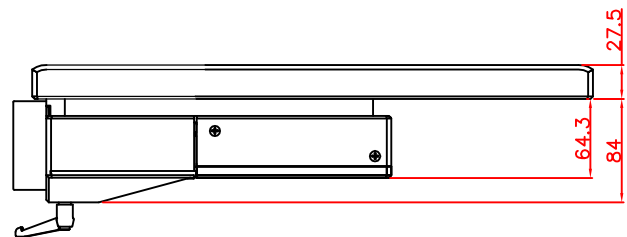

rear view

top view

left view

front view

CP7203-0011-E169
 Ø48 mm fixingtube
 main dimensions and fixing
 points
 dimensions in mm