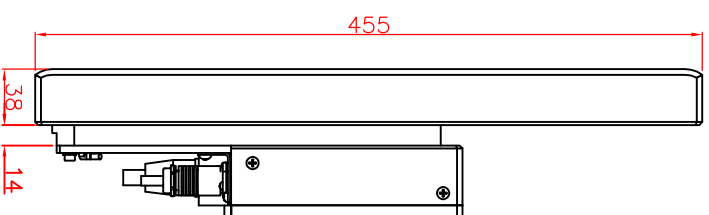

dimensions in mm

rear view

right view

main dimensions and fixing  
points  
dimensions in mm

CP7203-0010-M164