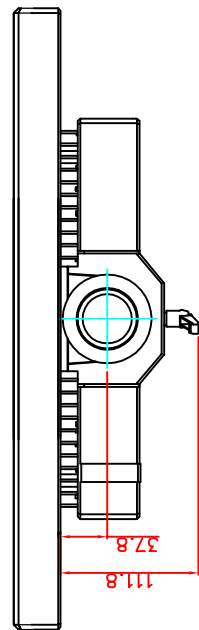

rear view

top view

left view

front view

CP7203-0010-E169
 Ø48 mm fixingtube
 main dimensions and fixing
 points
 dimensions in mm