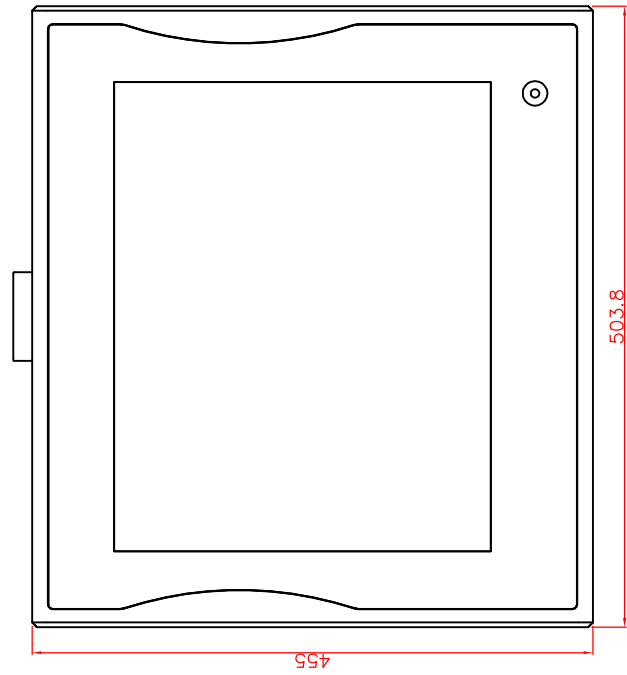

rear view

top view

left view

front view

CP7203-0010-E169
 Ø48 mm fixingtube
 main dimensions and fixing
 points
 dimensions in mm