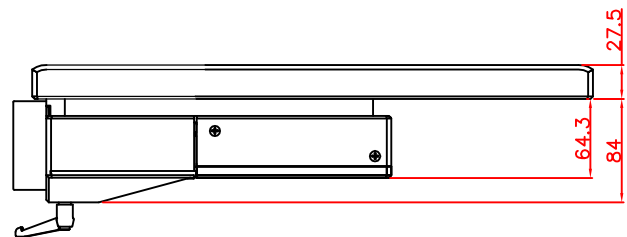

rear view

top view

left view

front view

CP7203-0010-E169
 Ø48 mm fixingtube
 main dimensions and fixing
 points
 dimensions in mm