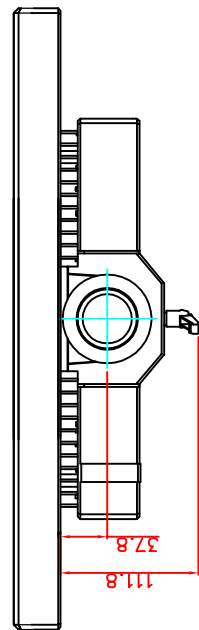

rear view

top view

left view

front view

CP7203-0001-E169  
 Ø48 mm fixingtube  
 main dimensions and fixing  
 points  
 dimensions in mm