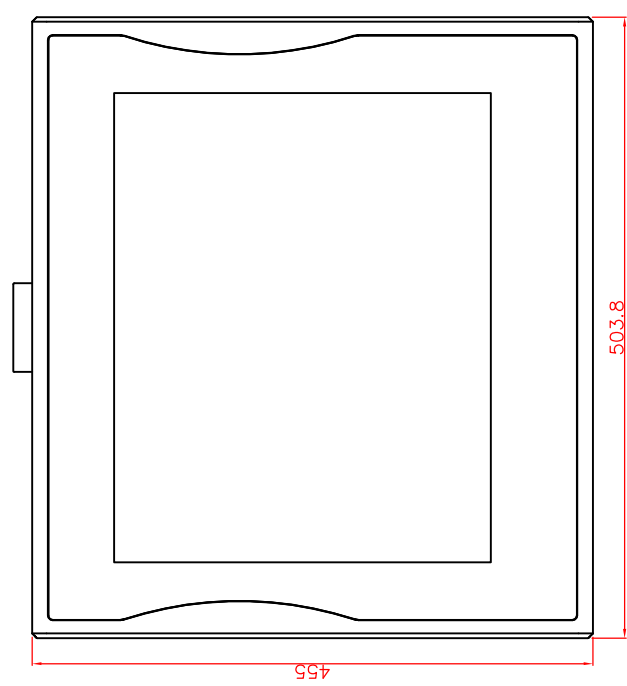

rear view

top view

left view

front view

CP7203-0001-E169  
 Ø48 mm fixingtube  
 main dimensions and fixing  
 points  
 dimensions in mm