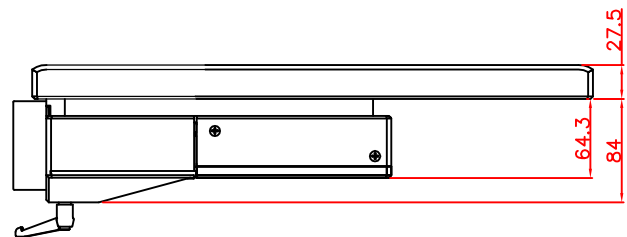

rear view

top view

left view

front view

CP7203-0001-E169  
 Ø48 mm fixingtube  
 main dimensions and fixing  
 points  
 dimensions in mm