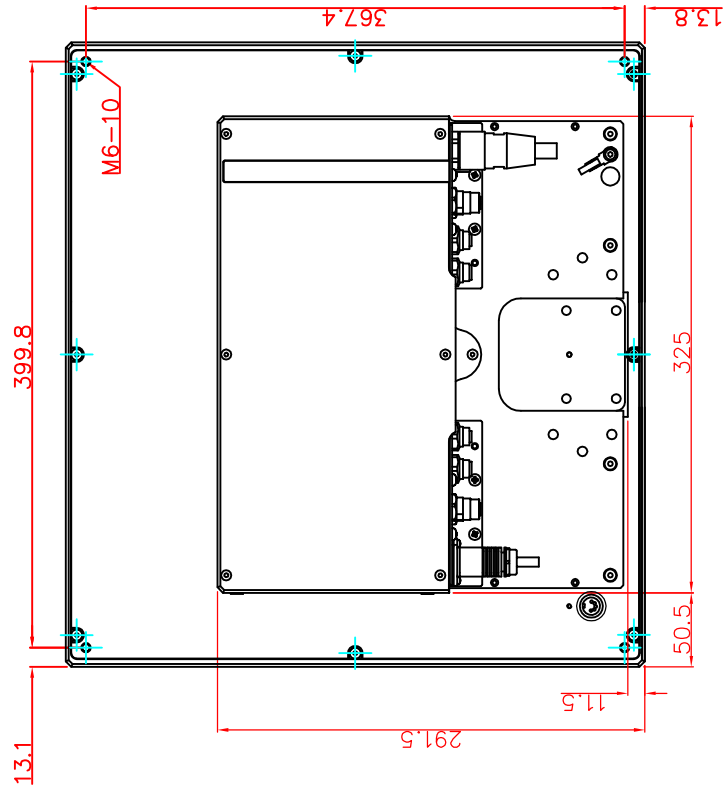

bottom view

CP7202-0011-M164-E169

main dimensions and fixing points

dimensions in mm

rear view

right view

dimensions in mm