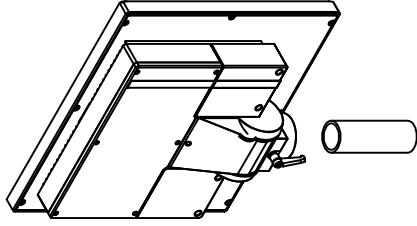

CP7202-0011-M163

Ø48 mm fixingtube

main dimensions and fixing
points

dimensions in mm

bottom view

front view

left view

rear view