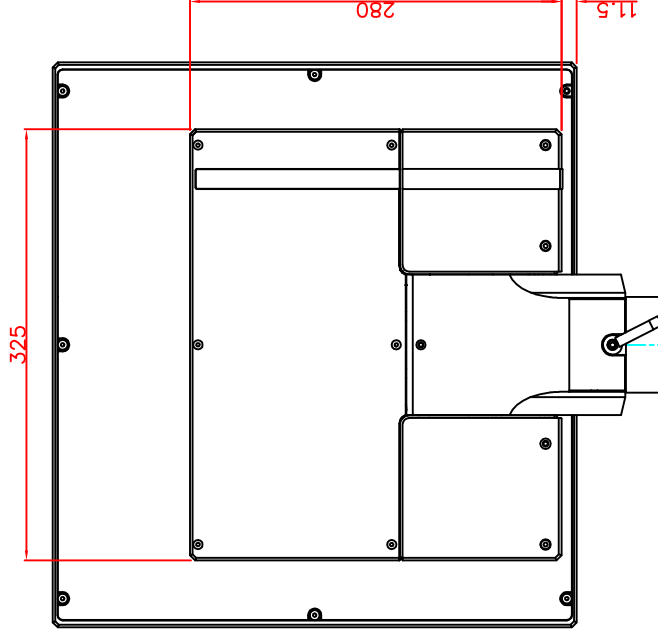

CP7202-0011-M163

Ø48 mm fixingtube

main dimensions and fixing
points

dimensions in mm

bottom view

front view

left view

rear view