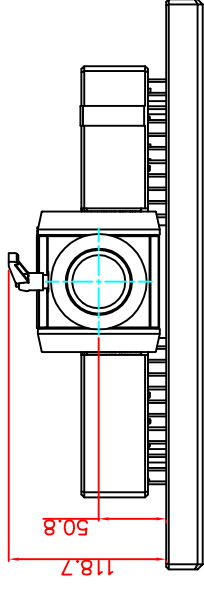

CP7202-0011-M163

Ø48 mm fixingtube

main dimensions and fixing
points

dimensions in mm

bottom view

front view

left view

rear view