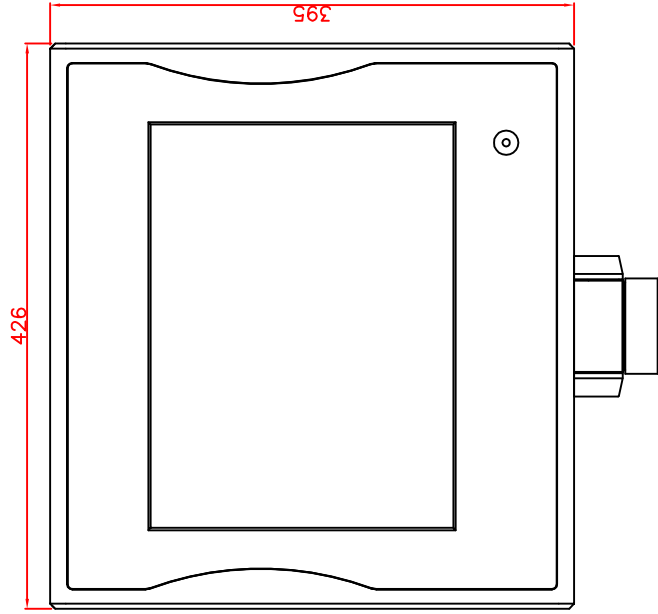

CP7202-0011-M163

Ø48 mm fixingtube

main dimensions and fixing
points

dimensions in mm

bottom view

front view

left view

rear view