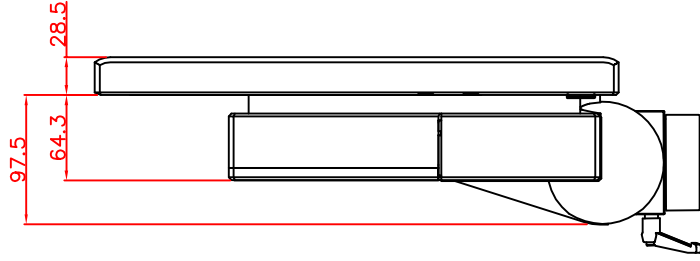

CP7202-0011-M163

Ø48 mm fixingtube

main dimensions and fixing
points

dimensions in mm

bottom view

front view

left view

rear view