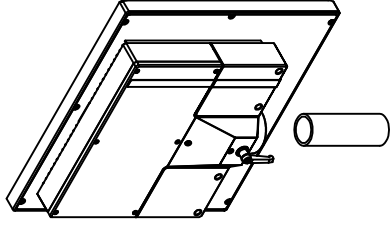

CP7202-0011-M161

Ø48 mm fixingtube

main dimensions and fixing
points

dimensions in mm

bottom view

front view

left view

rear view