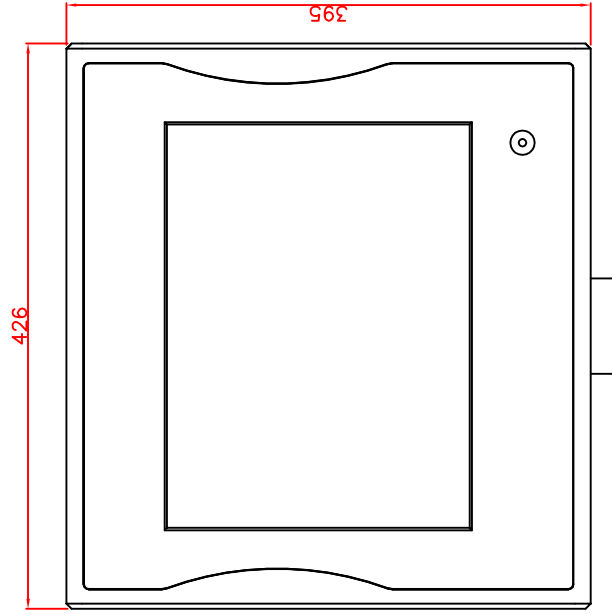

CP7202-0011-M161

Ø48 mm fixingtube

main dimensions and fixing
points

dimensions in mm

bottom view

front view

left view

rear view