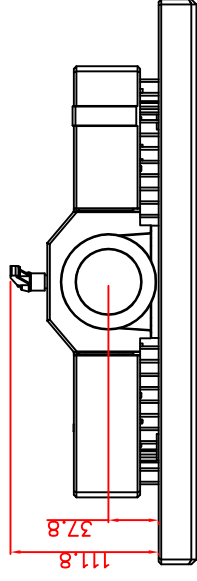

CP7202-0011-M161

Ø48 mm fixingtube

main dimensions and fixing
points

dimensions in mm

bottom view

front view

left view

rear view