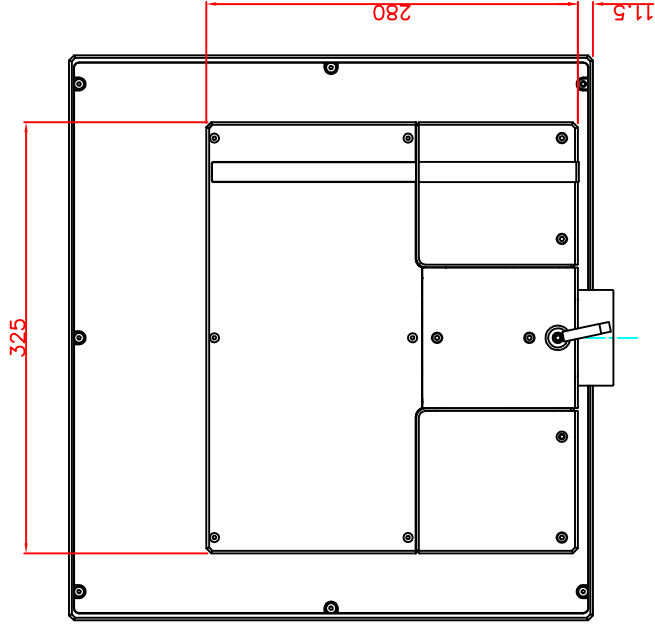

CP7202-0011-M161

Ø48 mm fixingtube

main dimensions and fixing
points

dimensions in mm

bottom view

front view

left view

rear view