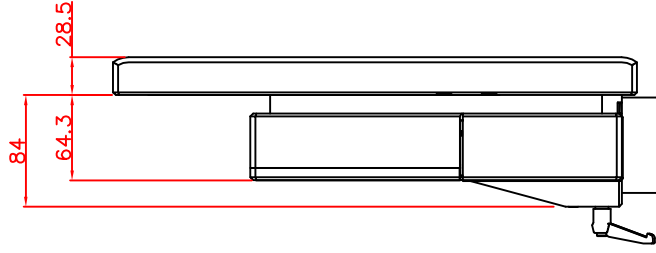

CP7202-0011-M161

Ø48 mm fixingtube

main dimensions and fixing
points

dimensions in mm

bottom view

front view

left view

rear view