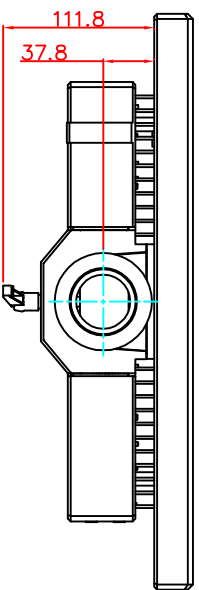

front view

left view

rear view

CP7202-0011-E169
 Ø48 mm fixingtube
 main dimensions and fixing
 points
 dimensions in mm

top view