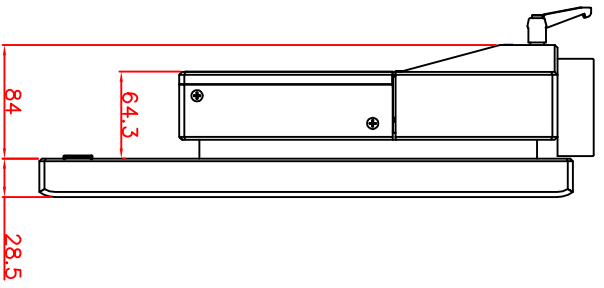

front view

left view

rear view

CP7202-0011-E169
 Ø48 mm fixingtube
 main dimensions and fixing
 points
 dimensions in mm

top view