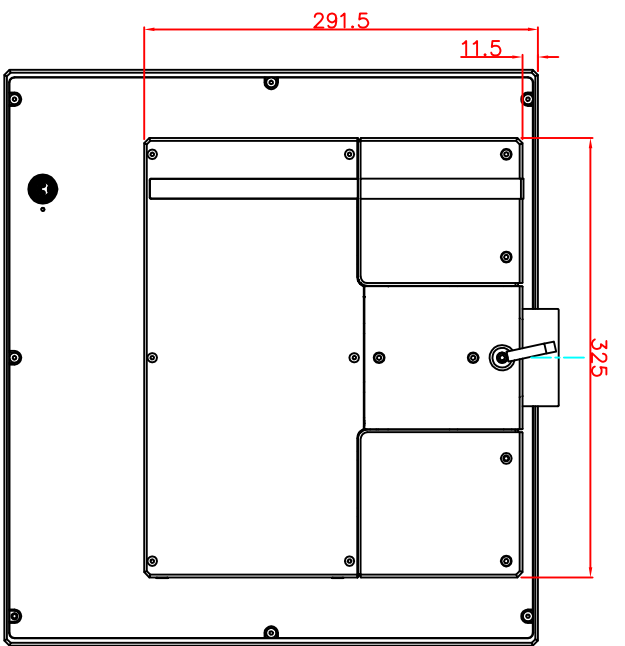

front view

left view

rear view

CP7202-0011-E169
 Ø48 mm fixingtube
 main dimensions and fixing
 points
 dimensions in mm

top view