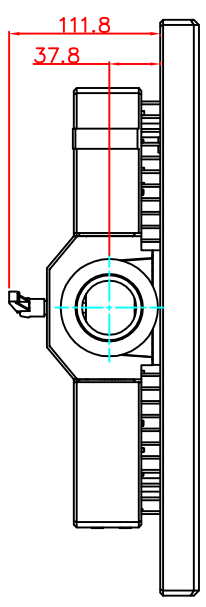

front view

left view

rear view

CP7202-0010
Ø48 mm fixingtube
main dimensions and fixing
points
dimensions in mm

top view