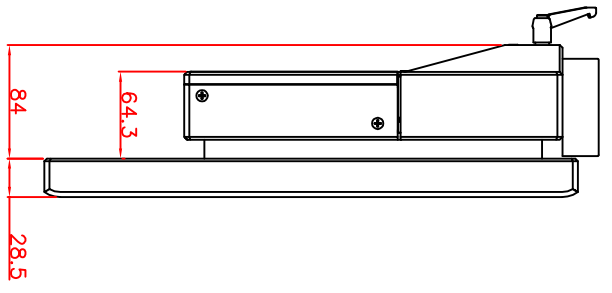

front view

left view

rear view

CP7202-0010
Ø48 mm fixingtube
main dimensions and fixing
points
dimensions in mm

top view