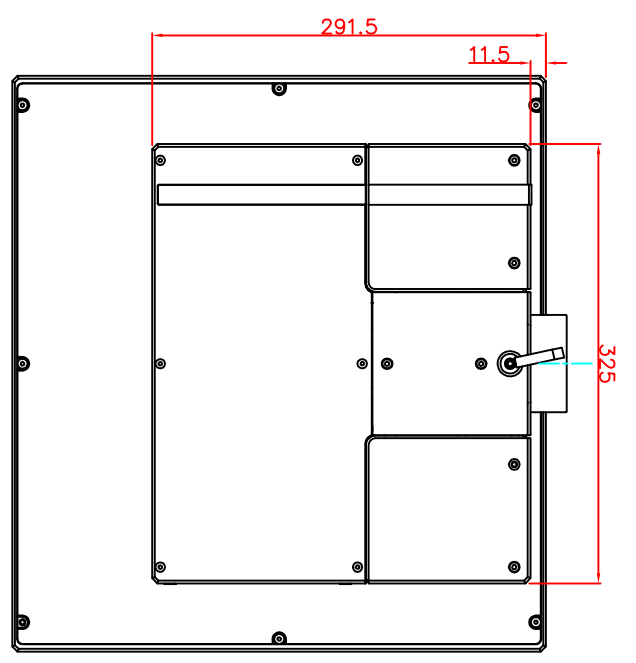

front view

left view

rear view

CP7202-0010
Ø48 mm fixingtube
main dimensions and fixing
points
dimensions in mm

top view