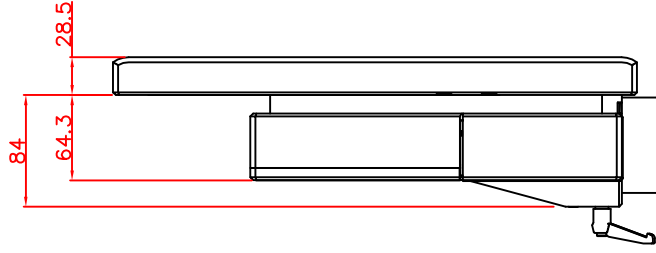

CP7202-0010-M161-E169

Ø48 mm fixingtube

main dimensions and fixing
points

dimensions in mm

bottom view

front view

left view

rear view