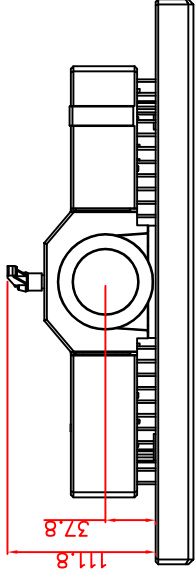

CP7202-0010-M161-E169

Ø48 mm fixingtube

main dimensions and fixing
points

dimensions in mm

bottom view

front view

left view

rear view