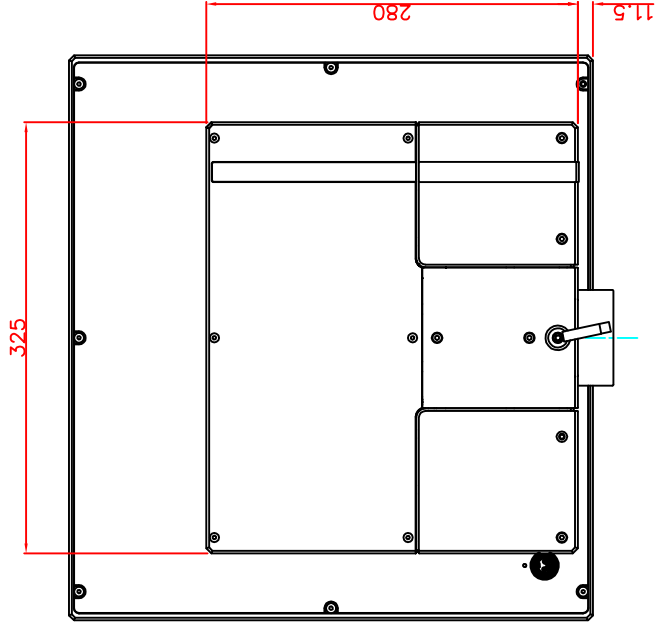

CP7202-0010-M161-E169

Ø48 mm fixingtube

main dimensions and fixing
points

dimensions in mm

bottom view

front view

left view

rear view