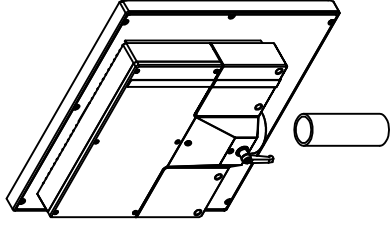

CP7202-0010-M161-E169

Ø48 mm fixingtube

main dimensions and fixing
points

dimensions in mm

bottom view

front view

left view

rear view