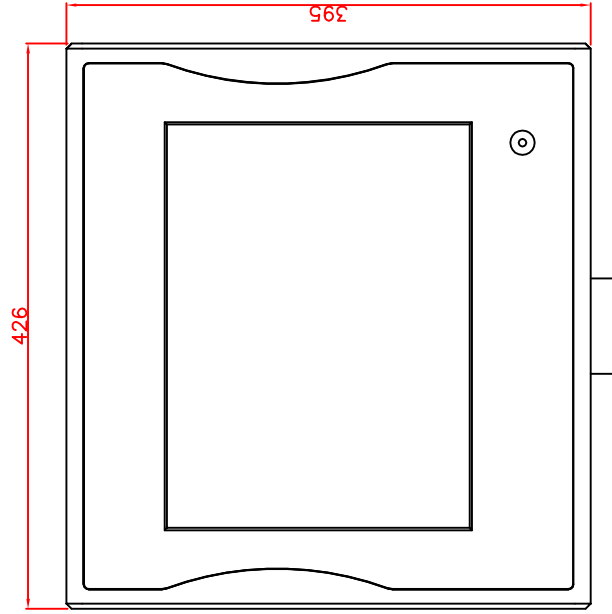

CP7202-0010-M161-E169

Ø48 mm fixingtube

main dimensions and fixing
points

dimensions in mm

bottom view

front view

left view

rear view