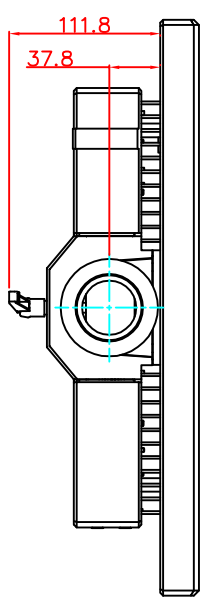

front view

left view

rear view

CP7202-0001-E169
Ø48 mm fixingtube
main dimensions and fixing
points
dimensions in mm

top view