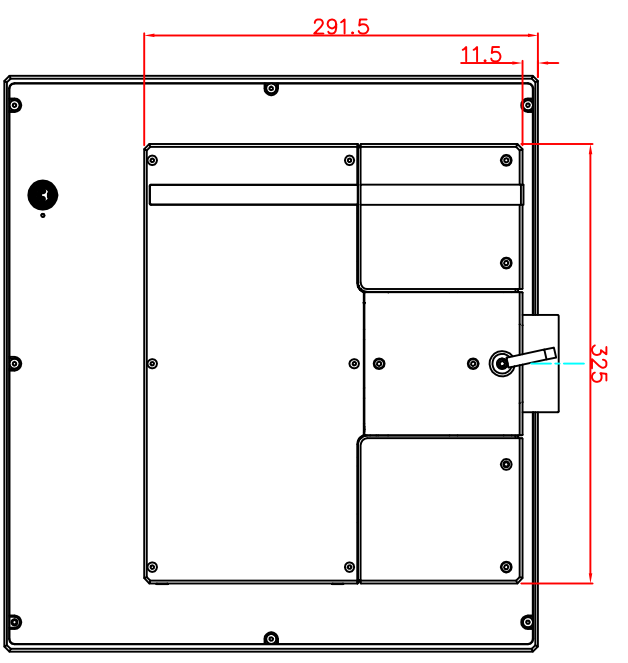

front view

left view

rear view

CP7202-0001-E169
Ø48 mm fixingtube
main dimensions and fixing
points
dimensions in mm

top view