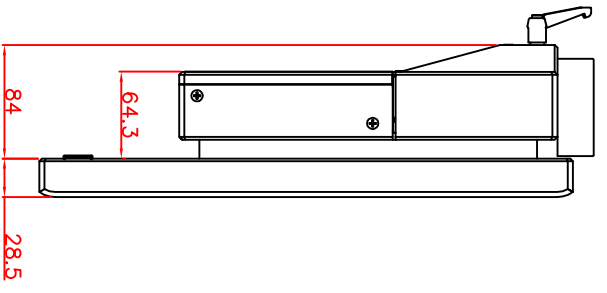

front view

left view

rear view

CP7202-0001-E169
Ø48 mm fixingtube
main dimensions and fixing
points
dimensions in mm

top view