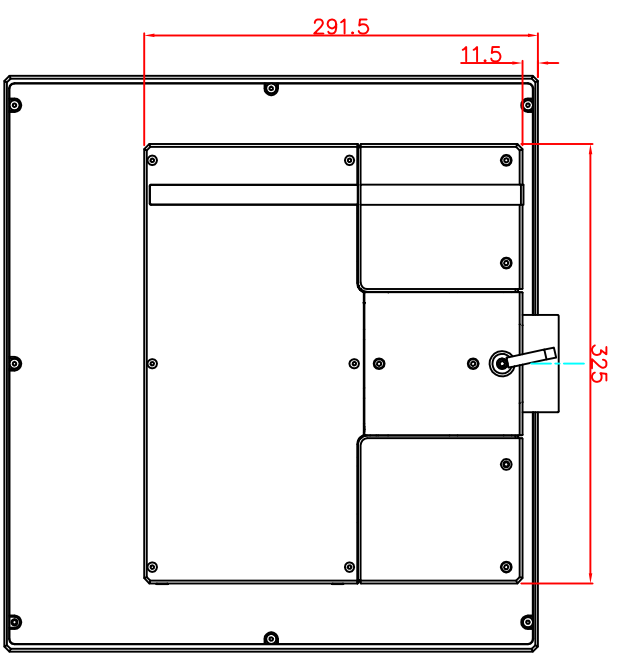

front view

left view

rear view

top view

CP7202-0000
 Ø48 mm fixingtube
 main dimensions and fixing
 points
 dimensions in mm