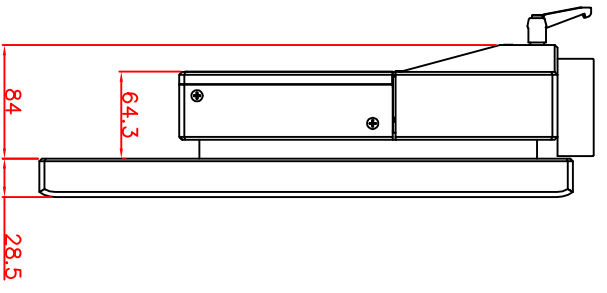

front view

left view

rear view

top view

CP7202-0000
 Ø48 mm fixingtube
 main dimensions and fixing
 points
 dimensions in mm