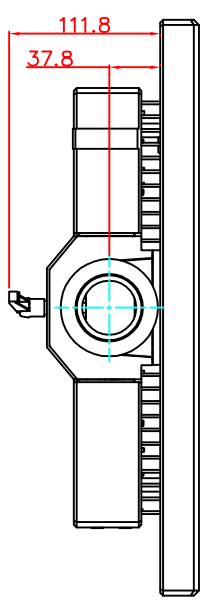

front view

left view

rear view

top view

CP7202-0000
 Ø48 mm fixingtube
 main dimensions and fixing
 points
 dimensions in mm