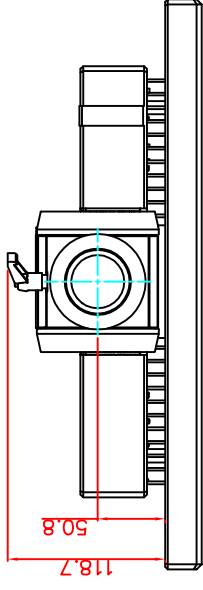

CP7202-0000-M163

Ø48 mm fixingtube

main dimensions and fixing
points

dimensions in mm

bottom view

front view

left view

rear view