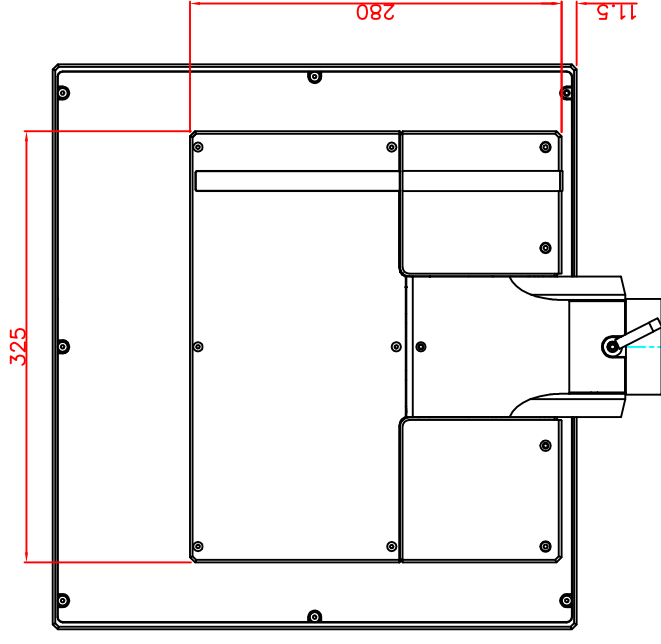

CP7202-0000-M163

Ø48 mm fixingtube

main dimensions and fixing
points

dimensions in mm

bottom view

front view

left view

rear view