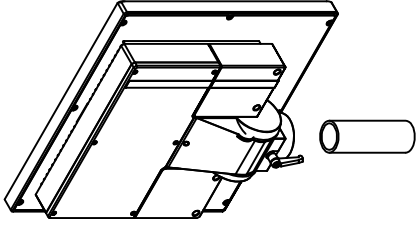

CP7202-0000-M163

Ø48 mm fixingtube

main dimensions and fixing
points

dimensions in mm

bottom view

front view

left view

rear view