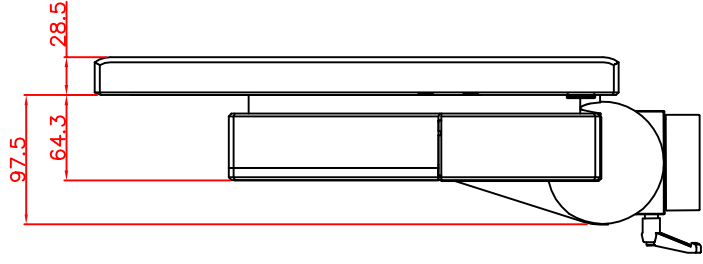

CP7202-0000-M163

Ø48 mm fixingtube

main dimensions and fixing
points

dimensions in mm

bottom view

front view

left view

rear view