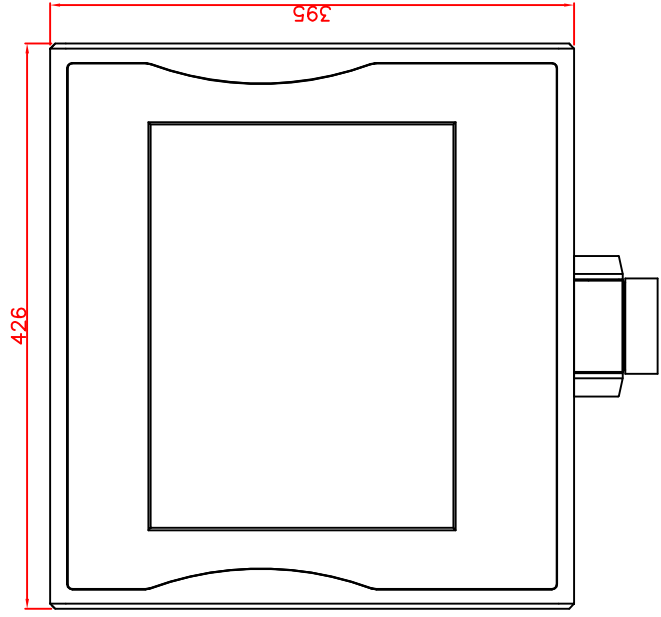

CP7202-0000-M163

Ø48 mm fixingtube

main dimensions and fixing
points

dimensions in mm

bottom view

front view

left view

rear view