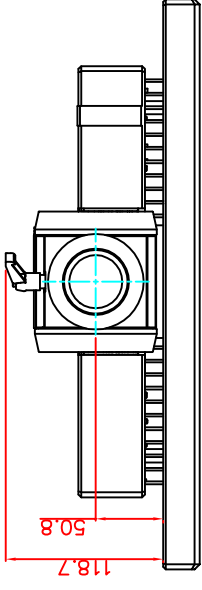

CP7202-0000-M163-E169

Ø48 mm fixingtube

main dimensions and fixing
points

dimensions in mm

bottom view

front view

left view

rear view