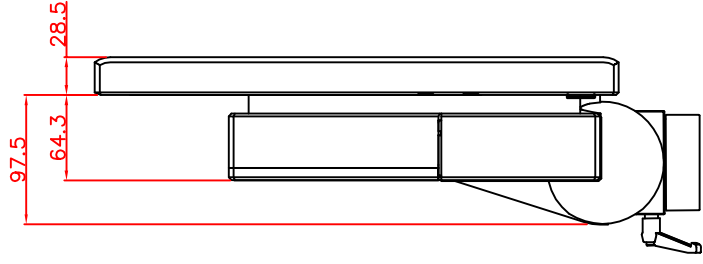

CP7202-0000-M163-E169

Ø48 mm fixingtube

main dimensions and fixing
points

dimensions in mm

bottom view

front view

left view

rear view