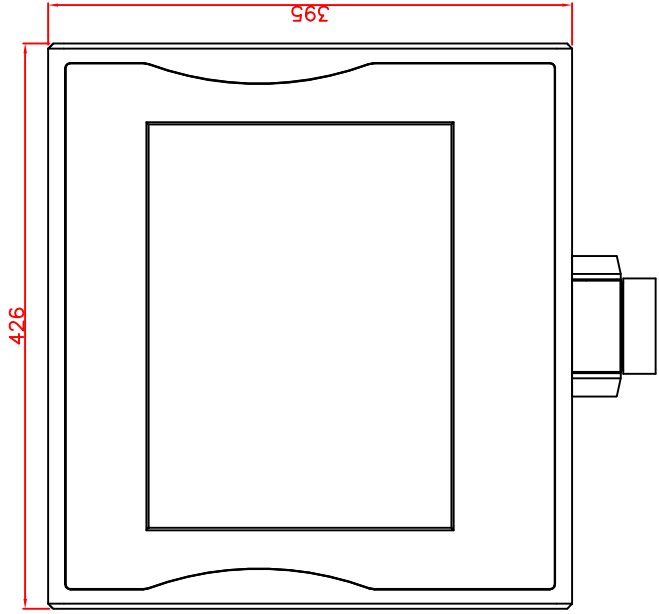

CP7202-0000-M163-E169

Ø48 mm fixingtube

main dimensions and fixing
points

dimensions in mm

bottom view

front view

left view

rear view