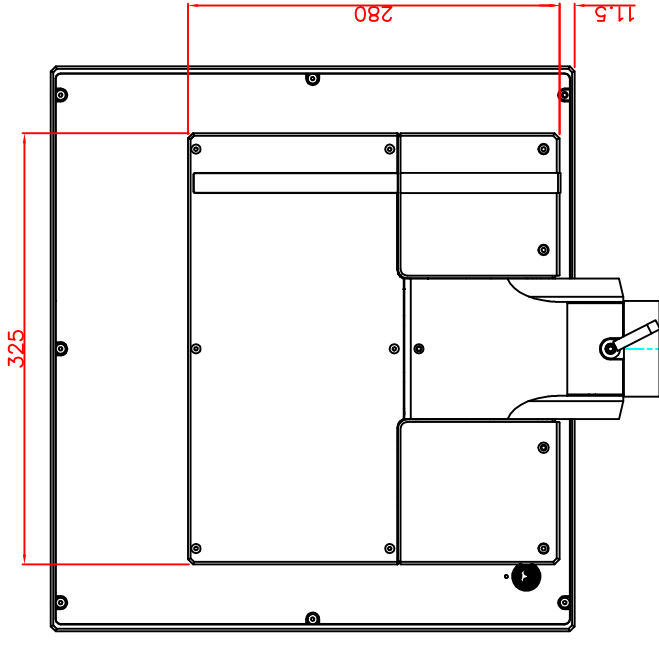

CP7202-0000-M163-E169

Ø48 mm fixingtube

main dimensions and fixing
points

dimensions in mm

bottom view

front view

left view

rear view