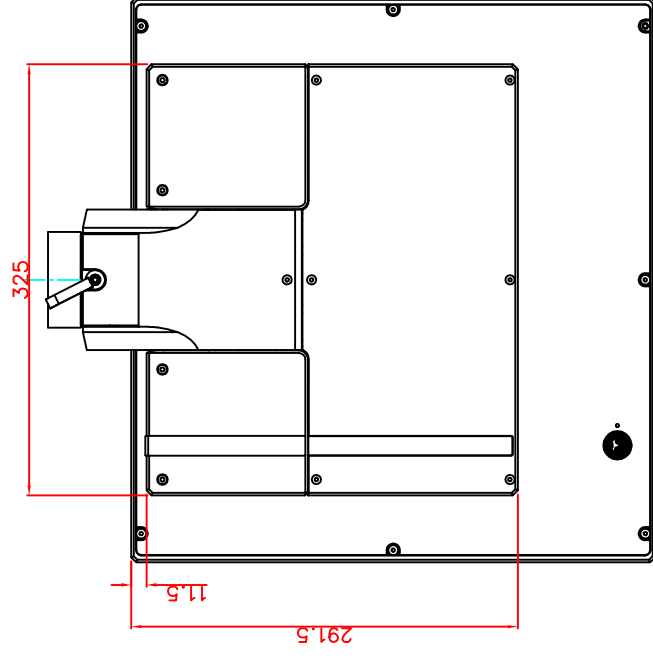

front view

CP7202-0000-M162-E169

Ø48 mm fixingtube

main dimensions and fixing points

dimensions in mm

left view

rear view

top view