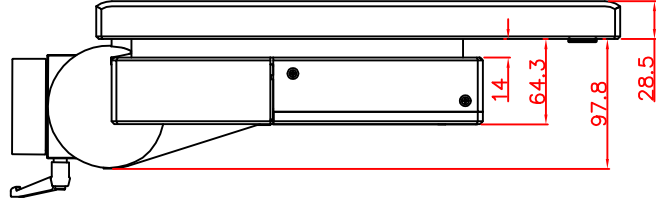

front view

CP7202-0000-M162-E169

Ø48 mm fixingtube

main dimensions and fixing points

dimensions in mm

left view

rear view

top view