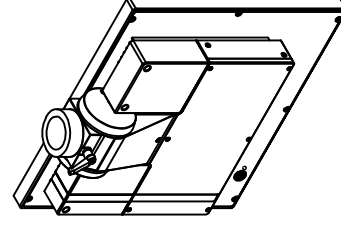

front view

CP7202-0000-M162-E169

Ø48 mm fixingtube

main dimensions and fixing points

dimensions in mm

left view

rear view

top view