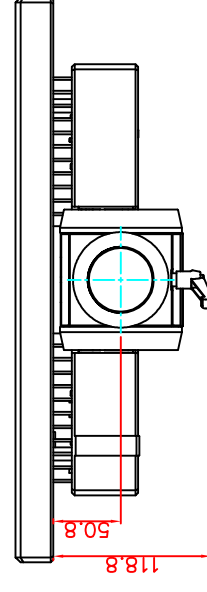

front view

CP7202-0000-M162-E169

Ø48 mm fixingtube

main dimensions and fixing points

dimensions in mm

left view

rear view

top view