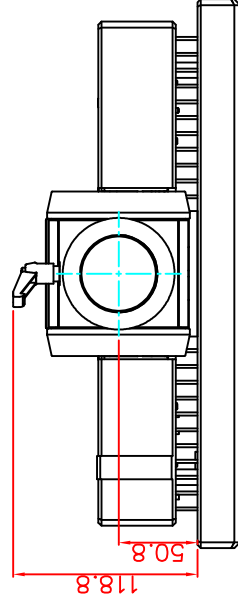

front view

left view

rear view

CP7201-0011-M163-E169

Ø48 mm fixingtube

main dimensions and fixing points

dimensions in mm

bottom view