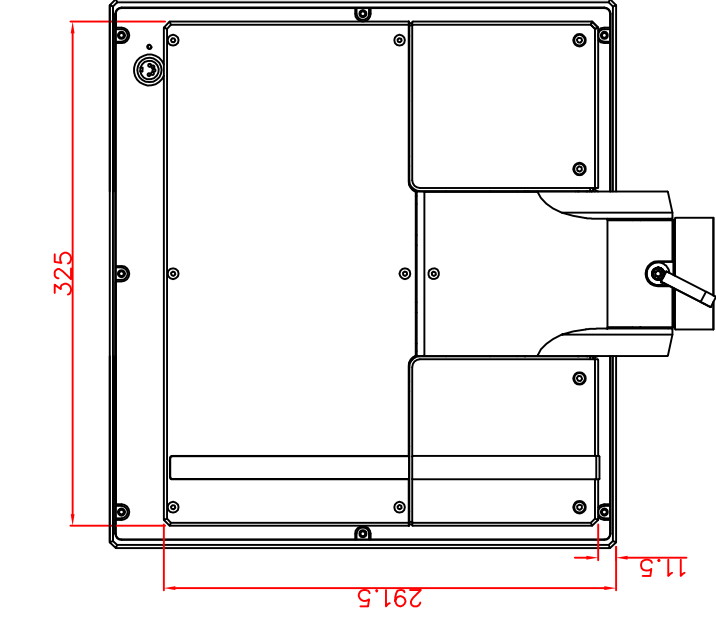

front view

left view

rear view

CP7201-0011-M163-E169

Ø48 mm fixingtube

main dimensions and fixing points

dimensions in mm

bottom view