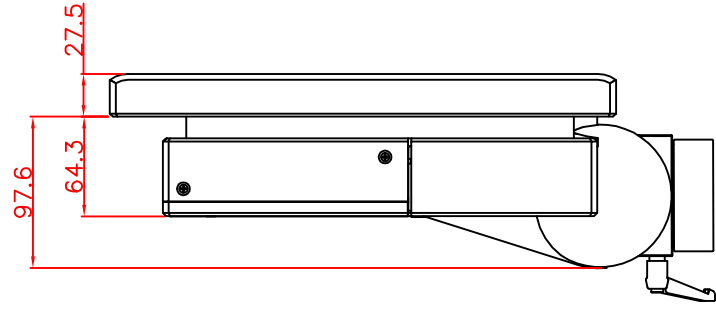

front view

left view

rear view

CP7201-0011-M163-E169

Ø48 mm fixingtube

main dimensions and fixing points

dimensions in mm

bottom view