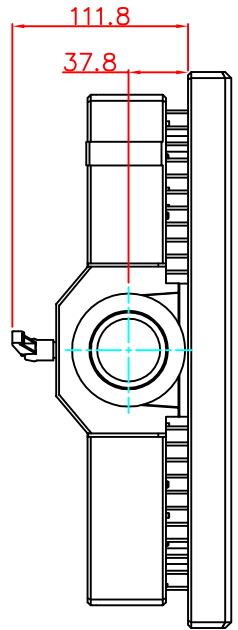

front view

left view

rear view

CP7201-0011-E169
Ø48 mm fixingtube
main dimensions and fixing
points
dimensions in mm

top view