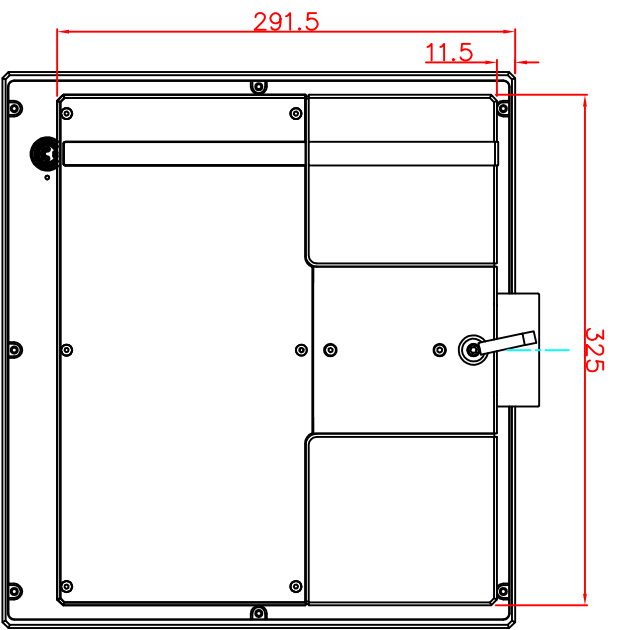

front view

left view

rear view

CP7201-0011-E169
Ø48 mm fixingtube
main dimensions and fixing
points
dimensions in mm

top view