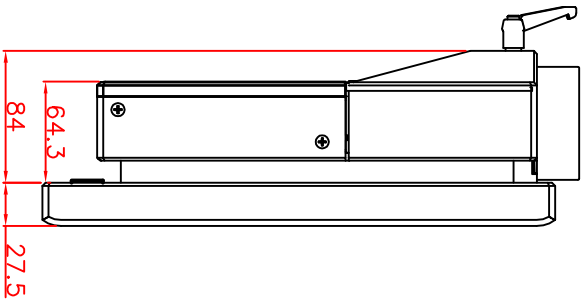

front view

left view

rear view

CP7201-0011-E169
Ø48 mm fixingtube
main dimensions and fixing
points
dimensions in mm

top view