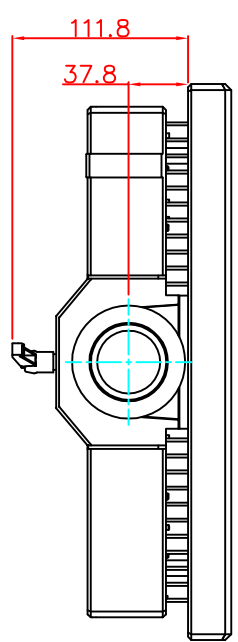

front view

left view

rear view

CP7201-0010  
 Ø48 mm fixingtube  
 main dimensions and fixing  
 points  
 dimensions in mm

top view