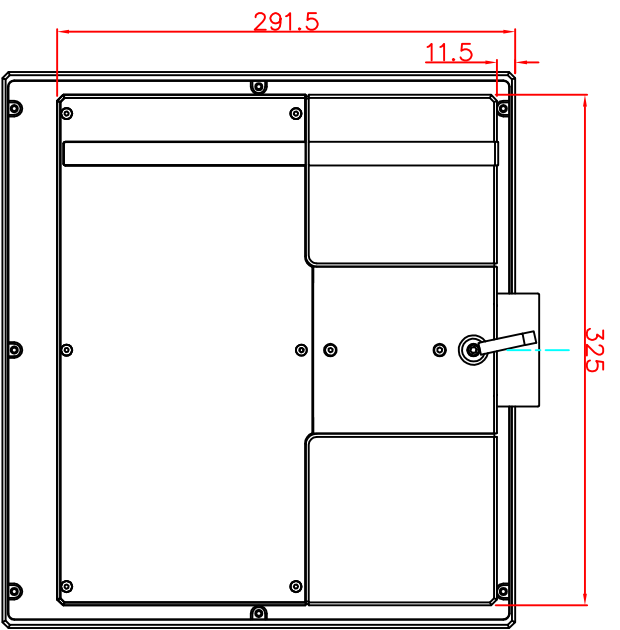

front view

left view

rear view

CP7201-0010  
 Ø48 mm fixingtube  
 main dimensions and fixing  
 points  
 dimensions in mm

top view