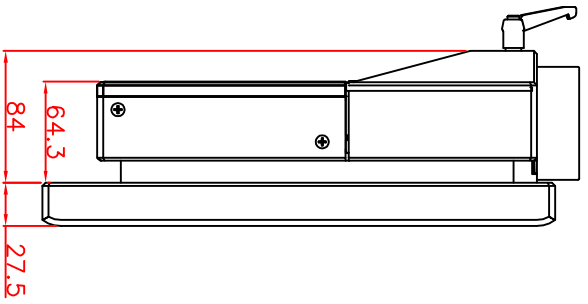

front view

left view

rear view

CP7201-0010  
 Ø48 mm fixingtube  
 main dimensions and fixing  
 points  
 dimensions in mm

top view