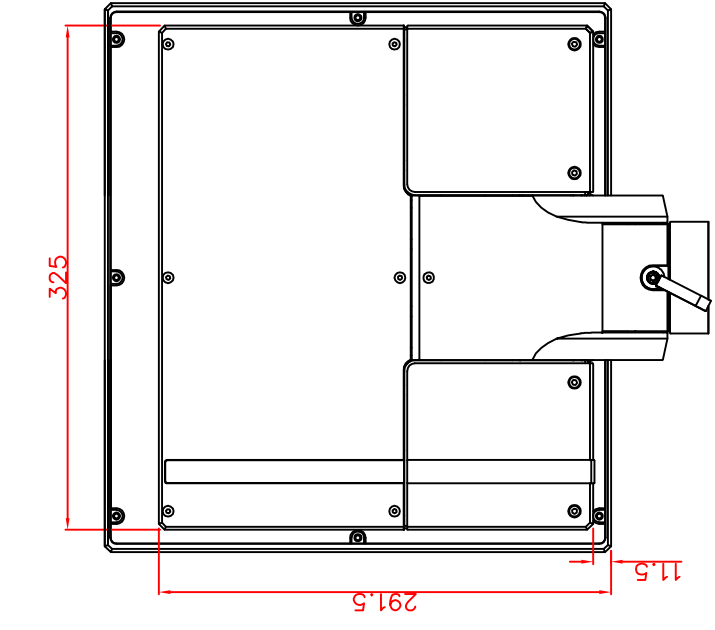

front view

left view

rear view

CP7201-0010-M163

Ø48 mm fixingtube

main dimensions and fixing points

dimensions in mm

bottom view