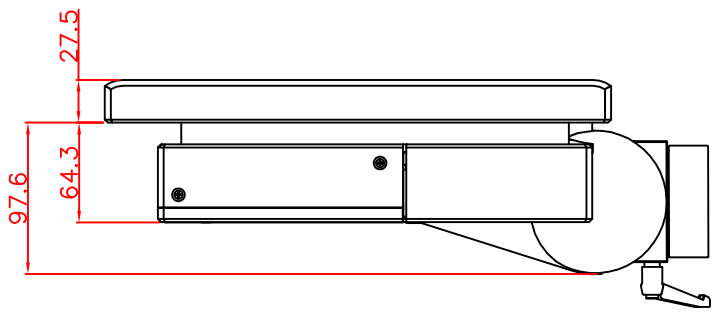

front view

left view

rear view

CP7201-0010-M163

Ø48 mm fixingtube

main dimensions and fixing points

dimensions in mm

bottom view