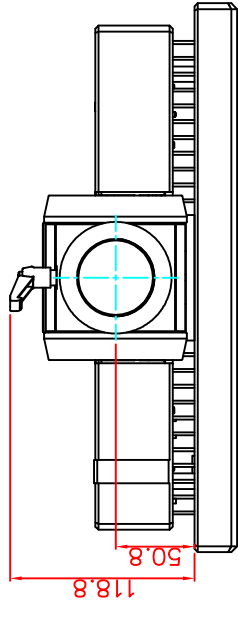

front view

left view

rear view

CP7201-0010-M163

Ø48 mm fixingtube

main dimensions and fixing points

dimensions in mm

bottom view