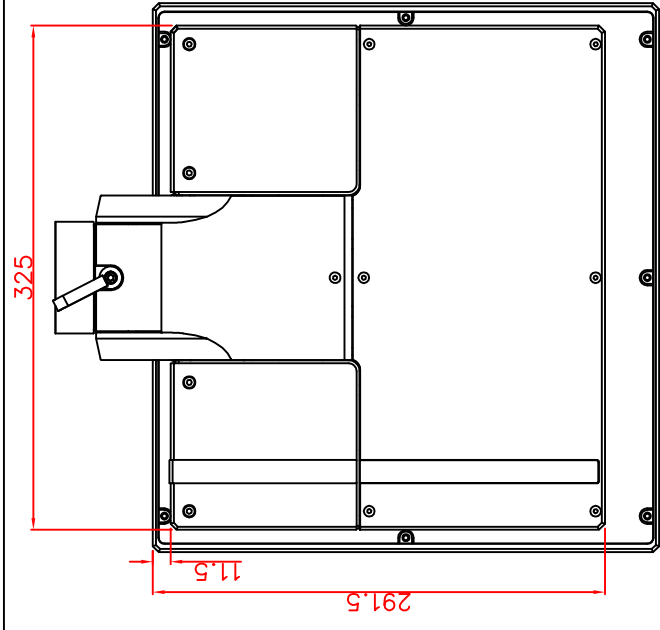

front view

left view

rear view

top view

CP7201-0010-M162

Ø48 mm fixingtube

main dimensions and fixing points

dimensions in mm