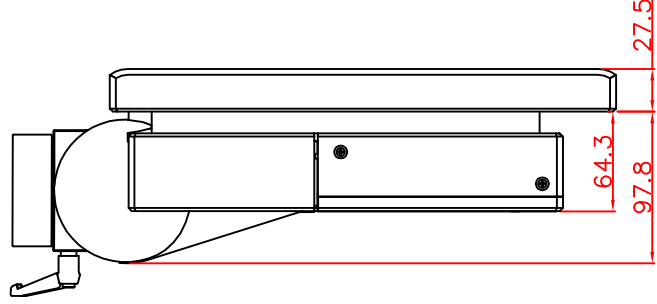

front view

left view

rear view

top view

CP7201-0010-M162

Ø48 mm fixingtube

main dimensions and fixing points

dimensions in mm