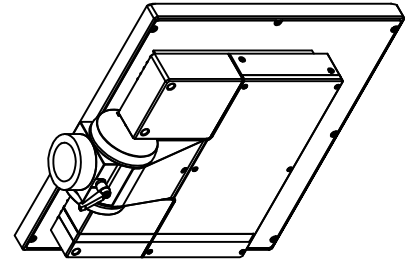

front view

left view

rear view

top view

CP7201-0010-M162

Ø48 mm fixingtube

main dimensions and fixing points

dimensions in mm