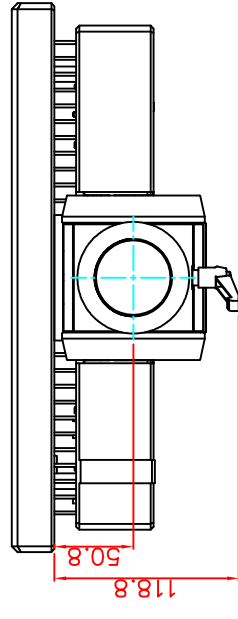

front view

left view

rear view

top view

CP7201-0010-M162

Ø48 mm fixingtube

main dimensions and fixing points

dimensions in mm