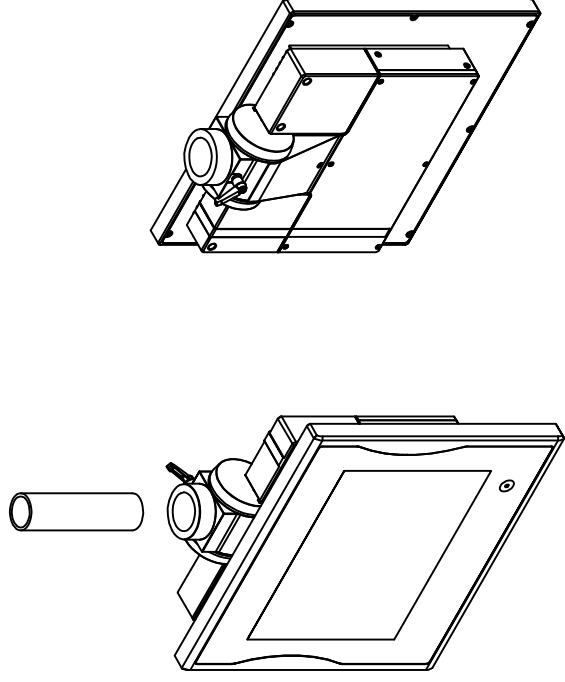

front view

left view

rear view

top view

CP7201-0010-M162-E169

Ø48 mm fixingtube

main dimensions and fixing points

dimensions in mm