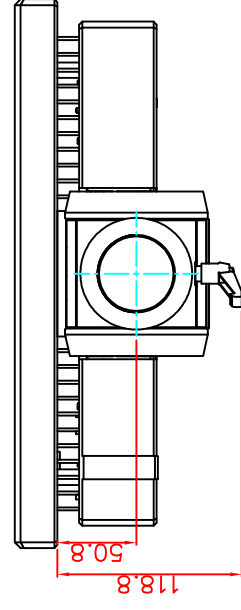

front view

left view

rear view

top view

CP7201-0010-M162-E169

Ø48 mm fixingtube

main dimensions and fixing points

dimensions in mm