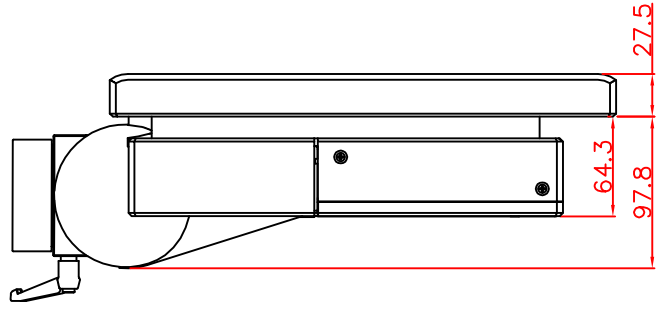

front view

left view

rear view

top view

CP7201-0010-M162-E169

Ø48 mm fixingtube

main dimensions and fixing points

dimensions in mm