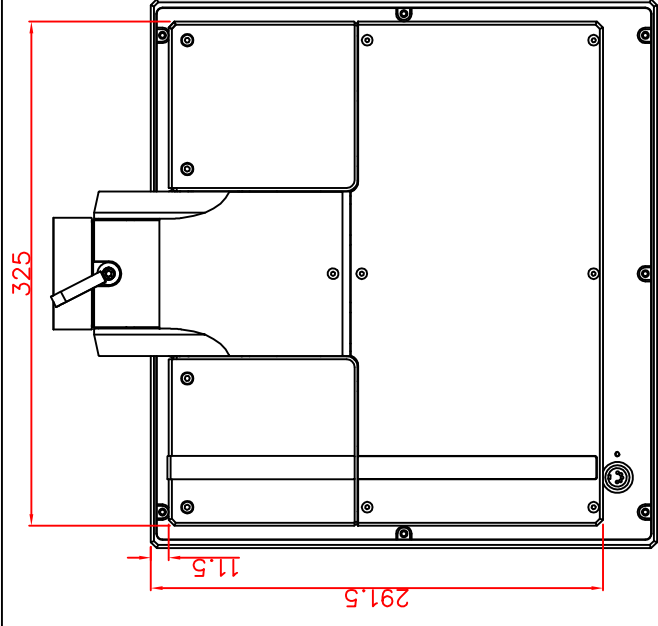

front view

left view

rear view

top view

CP7201-0010-M162-E169

Ø48 mm fixingtube

main dimensions and fixing points

dimensions in mm