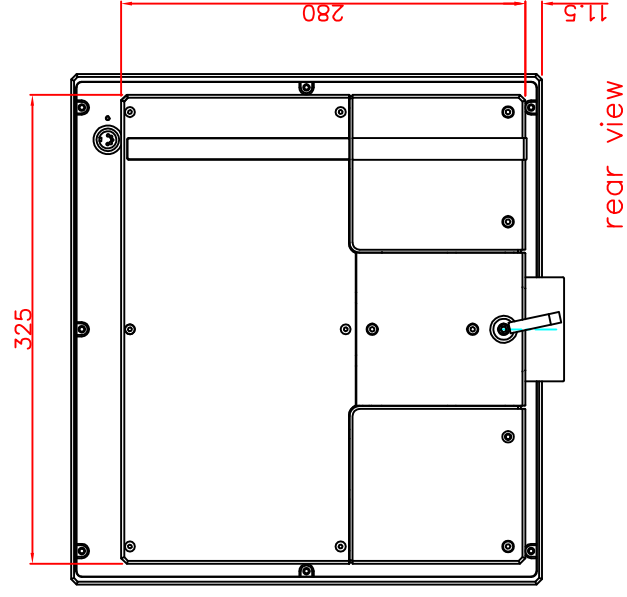

CP7201-0010-M161-E169

Ø48 mm fixingtube

main dimensions and fixing points

dimensions in mm

bottom view

front view

left view

rear view