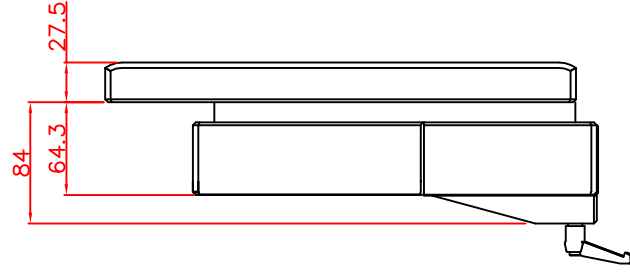

CP7201-0010-M161-E169

Ø48 mm fixingtube

main dimensions and fixing points

dimensions in mm

bottom view

front view

left view

rear view