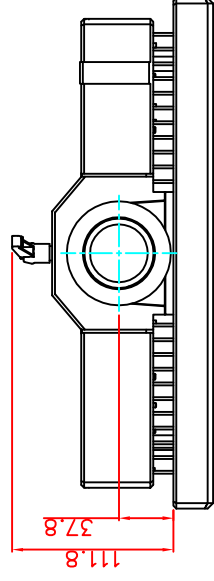

CP7201-0010-M161-E169

Ø48 mm fixingtube

main dimensions and fixing points

dimensions in mm

bottom view

front view

left view

rear view