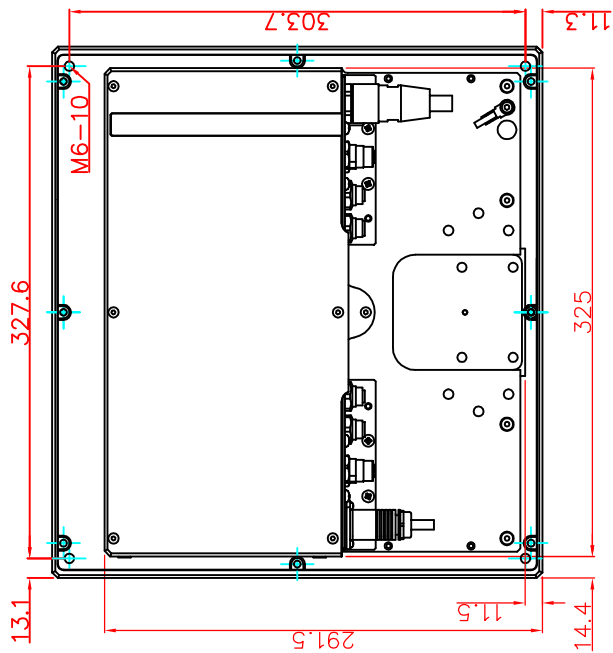

CP7201-0001-M164

main dimensions and fixing points

dimensions in mm

bottom view

rear view

dimensions in mm

right view