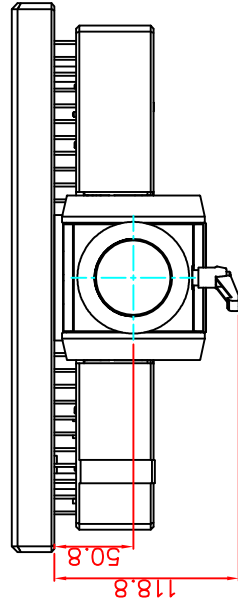

front view

left view

rear view

top view

CP7201-0001-M162

Ø48 mm fixingtube

main dimensions and fixing points

dimensions in mm