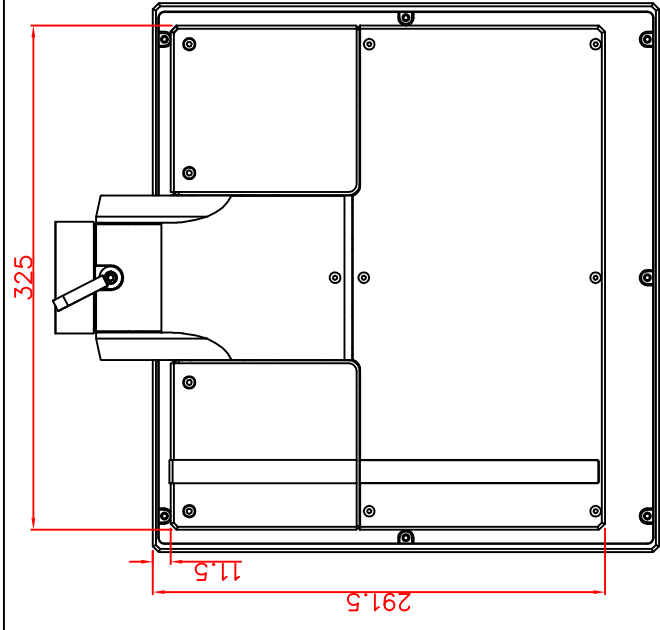

front view

left view

rear view

top view

CP7201-0001-M162

Ø48 mm fixingtube

main dimensions and fixing points

dimensions in mm