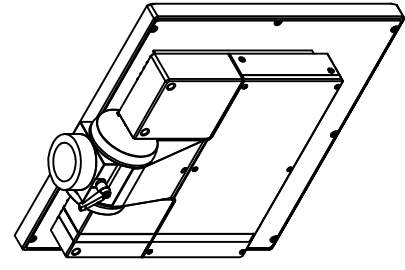

front view

left view

rear view

top view

CP7201-0001-M162

Ø48 mm fixingtube

main dimensions and fixing points

dimensions in mm