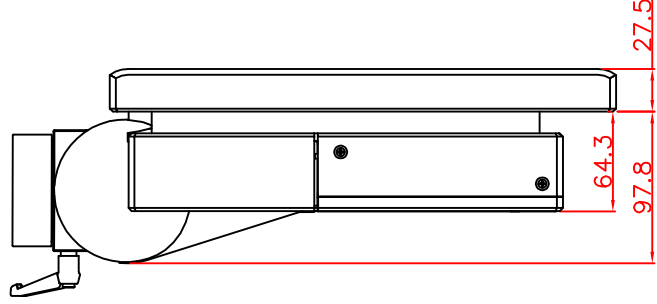

front view

left view

rear view

top view

CP7201-0001-M162

Ø48 mm fixingtube

main dimensions and fixing points

dimensions in mm