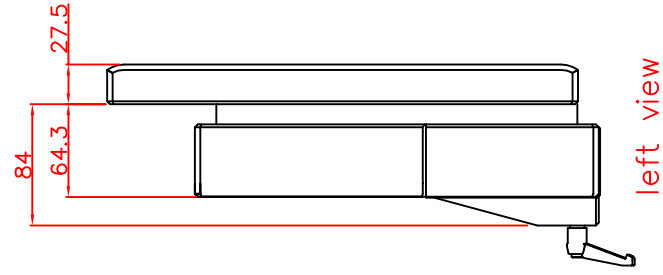

CP7201-0001-M161

Ø48 mm fixingtube

main dimensions and fixing points

dimensions in mm

front view

left view

bottom view

rear view