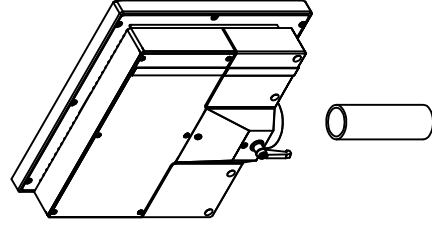

CP7201-0001-M161

Ø48 mm fixingtube

main dimensions and fixing points

dimensions in mm

front view

left view

bottom view

rear view