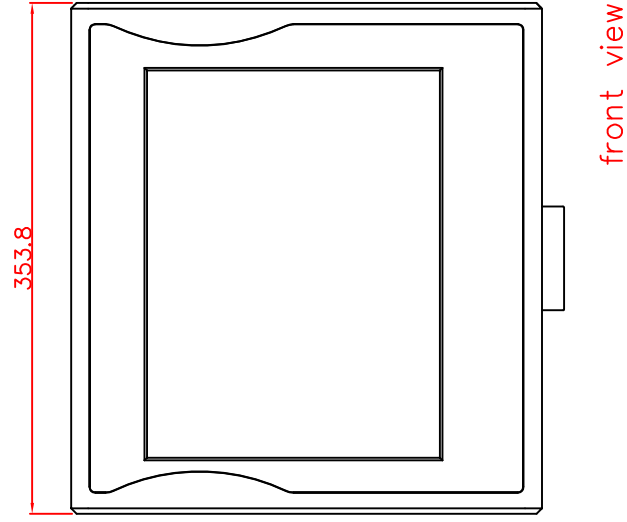

CP7201-0001-M161

Ø48 mm fixingtube

main dimensions and fixing points

dimensions in mm

front view

left view

bottom view

rear view