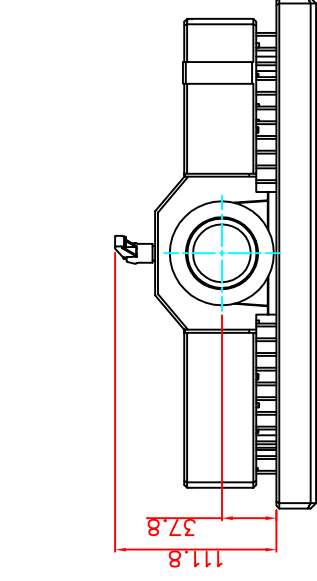

CP7201-0001-M161

Ø48 mm fixingtube

main dimensions and fixing points

dimensions in mm

front view

left view

bottom view

rear view