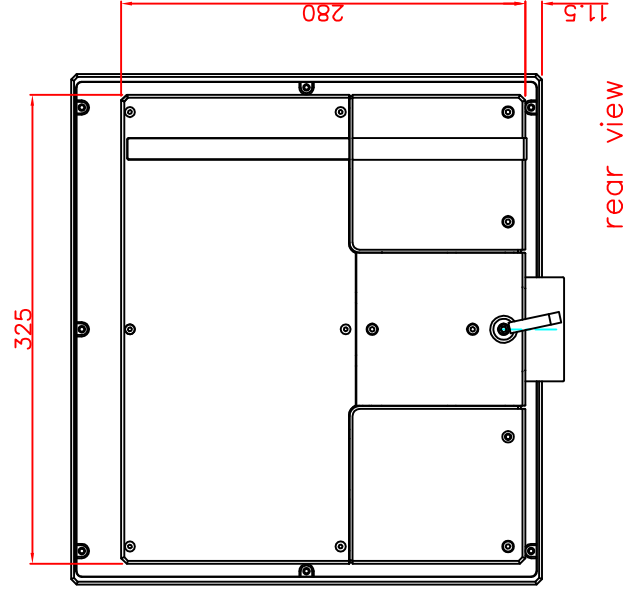

CP7201-0001-M161

Ø48 mm fixingtube

main dimensions and fixing points

dimensions in mm

front view

left view

bottom view

rear view