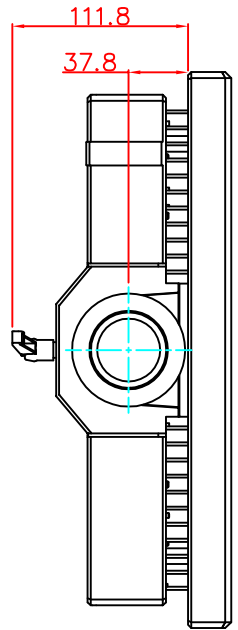

front view

left view

rear view

CP7201-0000
Ø48 mm fixingtube
main dimensions and fixing
points
dimensions in mm

top view