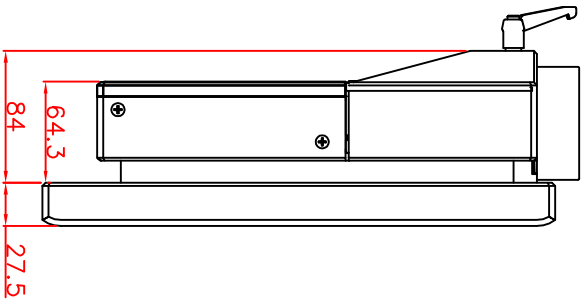

front view

left view

rear view

CP7201-0000
Ø48 mm fixingtube
main dimensions and fixing
points
dimensions in mm

top view