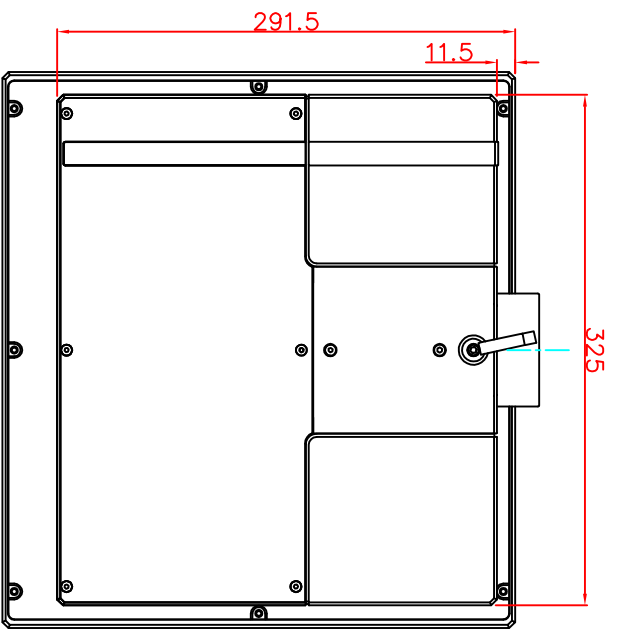

front view

left view

rear view

CP7201-0000
Ø48 mm fixingtube
main dimensions and fixing
points
dimensions in mm

top view