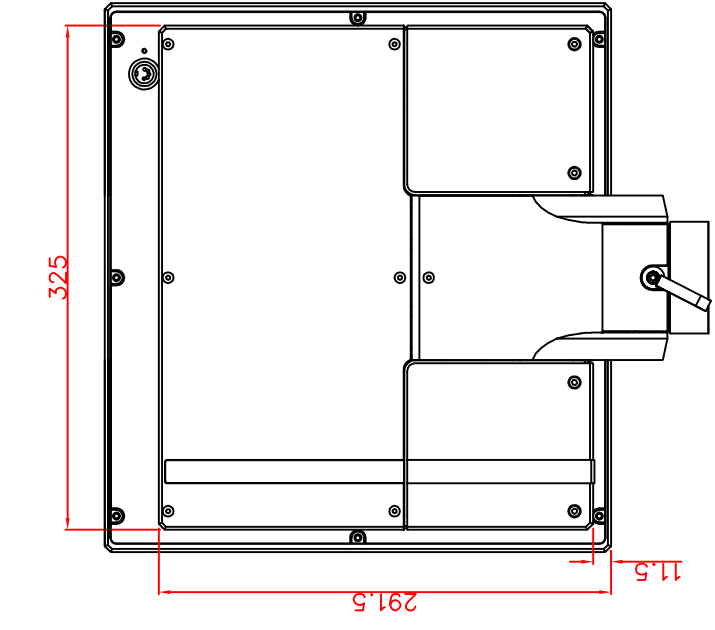

front view

left view

rear view

bottom view

CP7201-0000-M163-E169

Ø48 mm fixingtube

main dimensions and fixing points

dimensions in mm