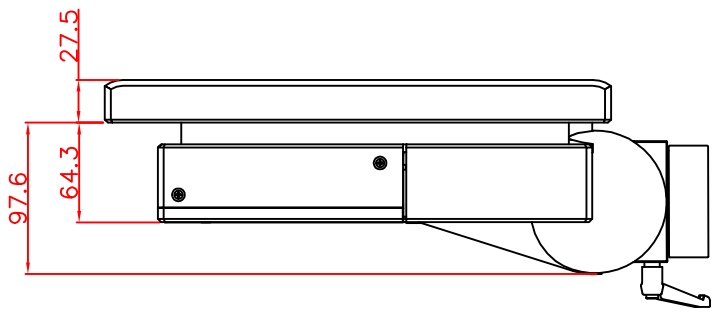

front view

left view

rear view

bottom view

CP7201-0000-M163-E169

Ø48 mm fixingtube

main dimensions and fixing points

dimensions in mm