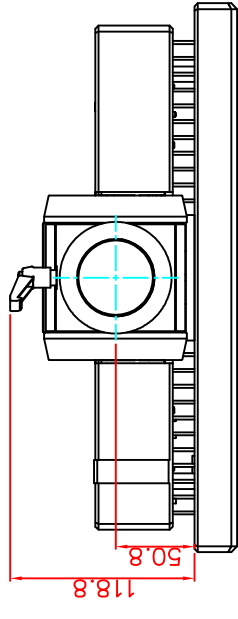

front view

left view

rear view

bottom view

CP7201-0000-M163-E169

Ø48 mm fixingtube

main dimensions and fixing points

dimensions in mm