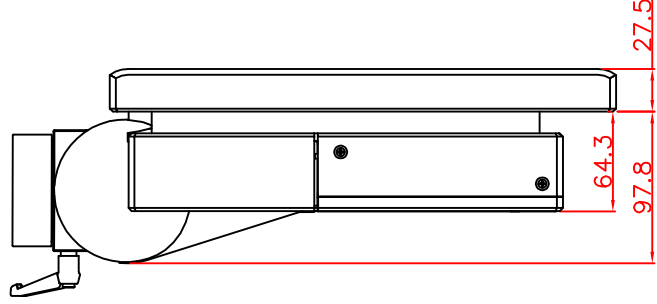

front view

left view

rear view

top view

bottom view

CP7201-0000-M162-E169

Ø48 mm fixingtube

main dimensions and fixing points

dimensions in mm