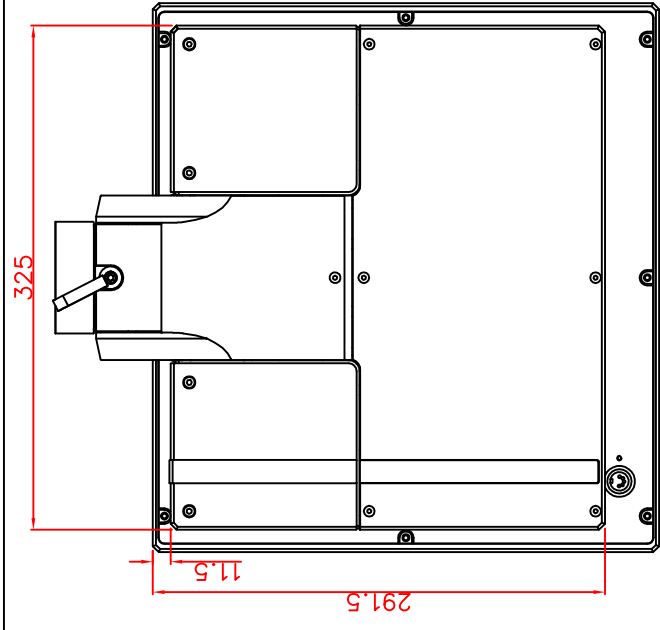

front view

left view

rear view

top view

bottom view

CP7201-0000-M162-E169

Ø48 mm fixingtube

main dimensions and fixing points

dimensions in mm