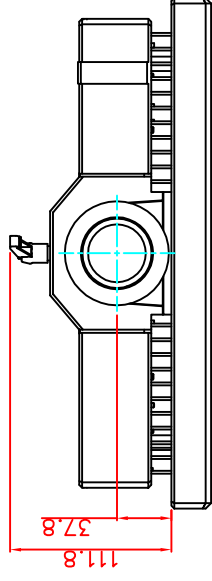

CP7201-0000-M161

Ø48 mm fixingtube

main dimensions and fixing  
points

dimensions in mm

front view

left view

bottom view

rear view