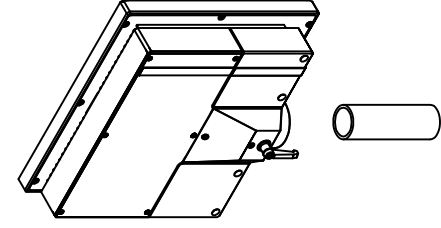

CP7201-0000-M161

Ø48 mm fixingtube

main dimensions and fixing  
points

dimensions in mm

front view

left view

bottom view

rear view