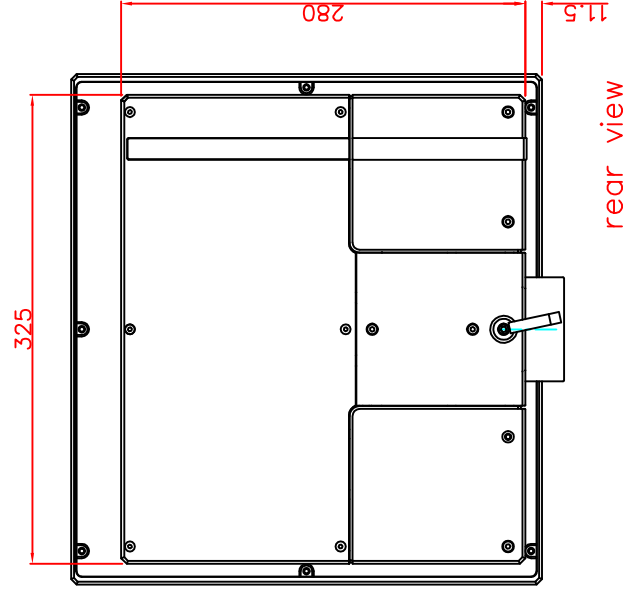

CP7201-0000-M161

Ø48 mm fixingtube

main dimensions and fixing  
points

dimensions in mm

front view

left view

bottom view

rear view