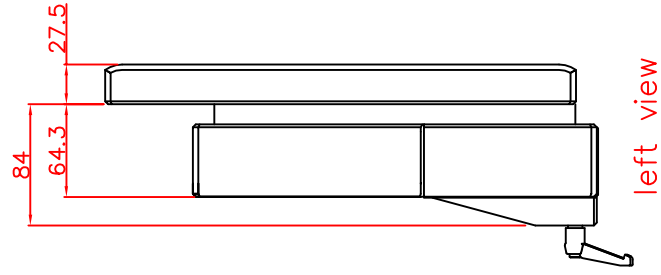

CP7201-0000-M161

Ø48 mm fixingtube

main dimensions and fixing  
points

dimensions in mm

front view

left view

bottom view

rear view