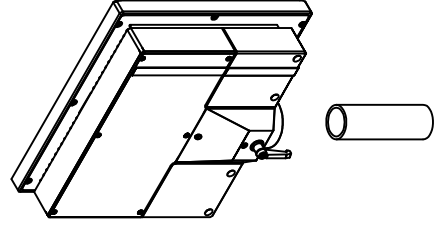

CP7201-0000-M161

Ø48 mm fixingtube

main dimensions and fixing  
points

dimensions in mm

front view

left view

bottom view

rear view