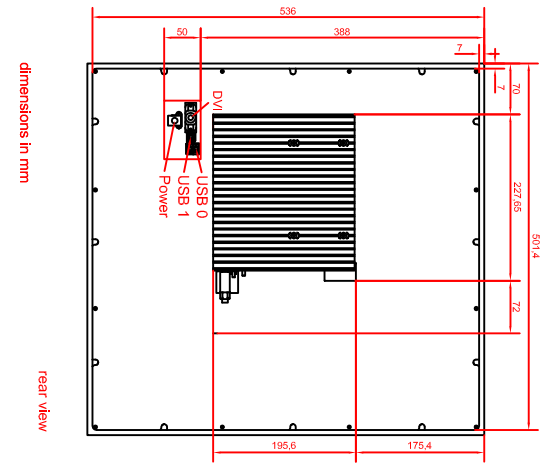

CP6333-0002-D100/D106-M262-M261
main dimensions

rear view with
install measure

front view

left view

dimensions in mm

rear view