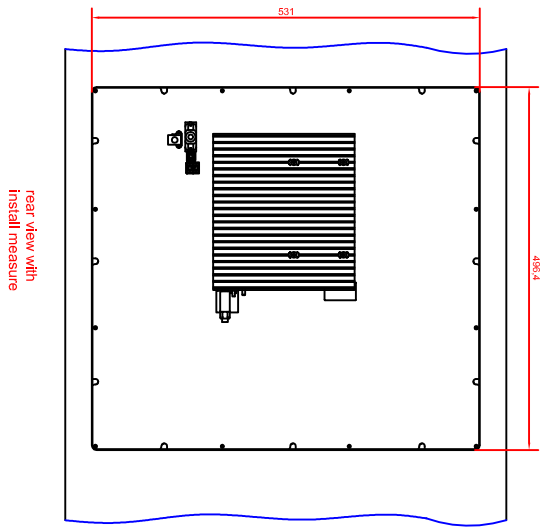

CP6333-0002-D100/D106-M262-M261
main dimensions

rear view with
install measure

front view

left view

dimensions in mm

rear view