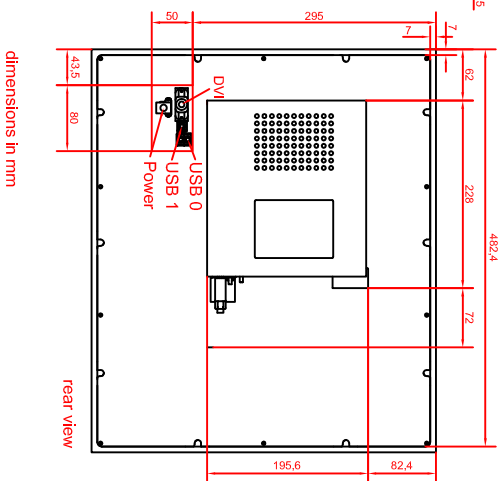

CP6332-0001
main dimensions

rear view with
install measure

front view

left view

dimensions in mm

rear view