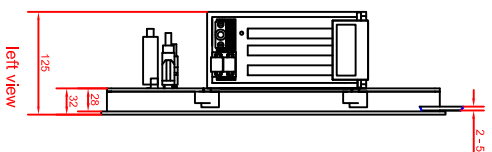

CP6332-0001
main dimensions

rear view with
install measure

front view

left view

dimensions in mm

rear view