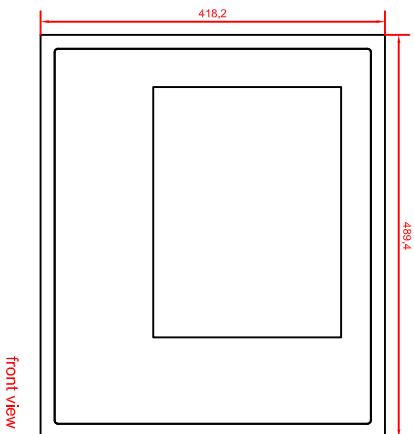

CP6332-0001
main dimensions

rear view with
install measure

front view

left view

dimensions in mm

rear view