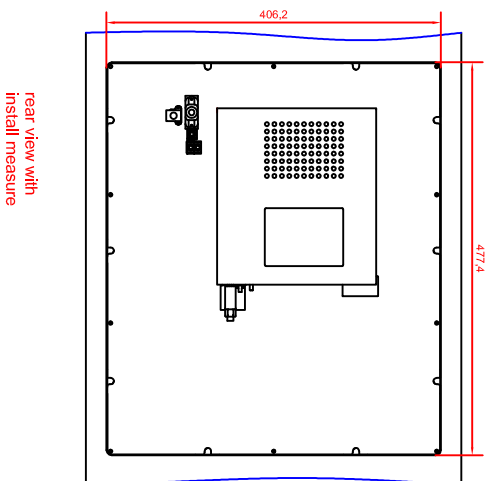

CP6332-0001
main dimensions

rear view with
install measure

front view

left view

dimensions in mm

rear view