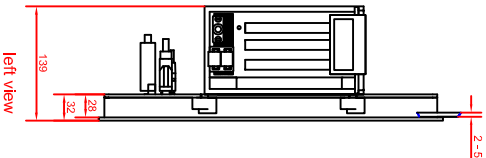

CP6332-0001-D100/D106

main dimensions

rear view with  
install measure

front view

left view

dimensions in mm

rear view