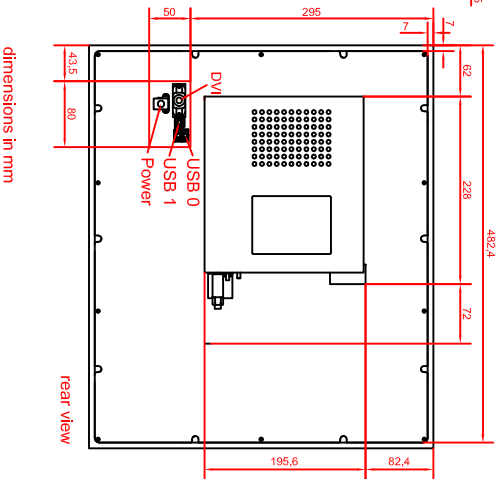

CP6332-0001-D100/D106

main dimensions

rear view with  
install measure

front view

left view

dimensions in mm

rear view