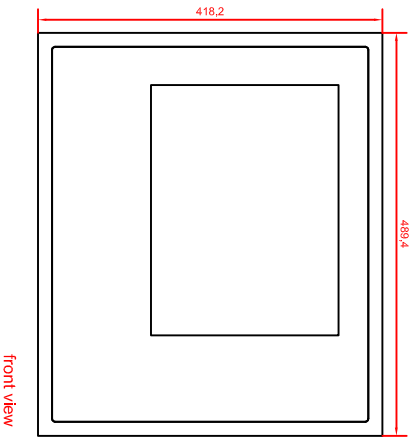

CP6332-0001-D100/D106

main dimensions

rear view with  
install measure

front view

left view

dimensions in mm

rear view