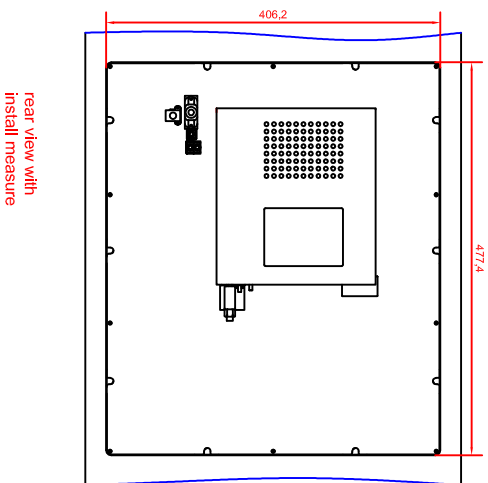

CP6332-0001-D100/D106

main dimensions

rear view with  
install measure

front view

left view

dimensions in mm

rear view