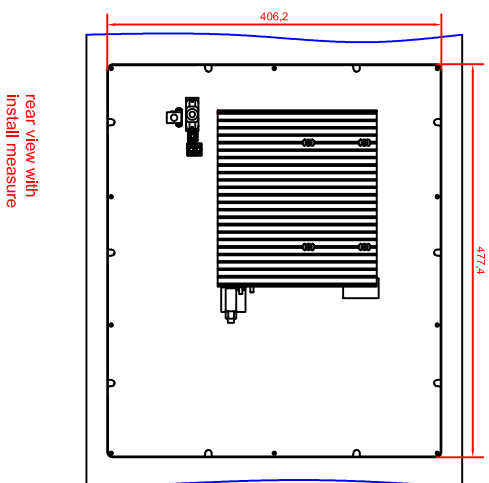

CP6332-0000-D100/D106-M261
main dimensions

rear view with
install measure

front view

left view

dimensions in mm

rear view