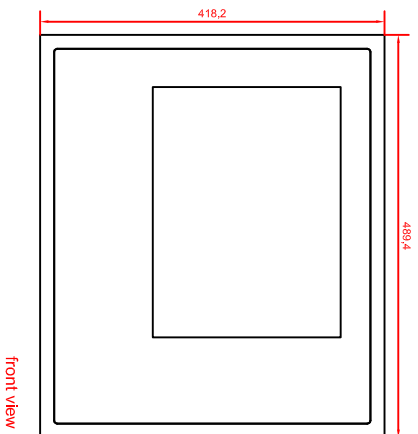

CP6332-0000-D100/D106-M261
main dimensions

rear view with
install measure

front view

left view

dimensions in mm

rear view