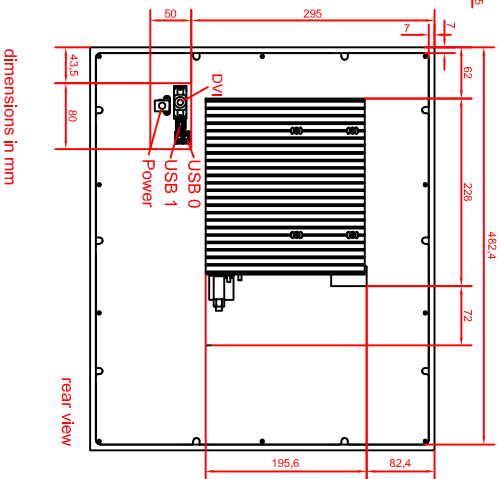

CP6332-0000-D100/D106-M261
main dimensions

rear view with
install measure

front view

left view

dimensions in mm

rear view