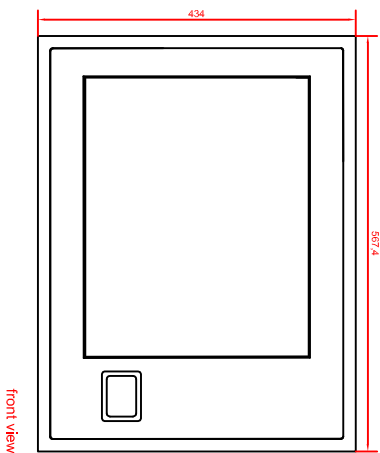

CP6323-0002-D100/D106-M262
main dimensions

rear view with
install measure

front view

left view

dimensions in mm

rear view