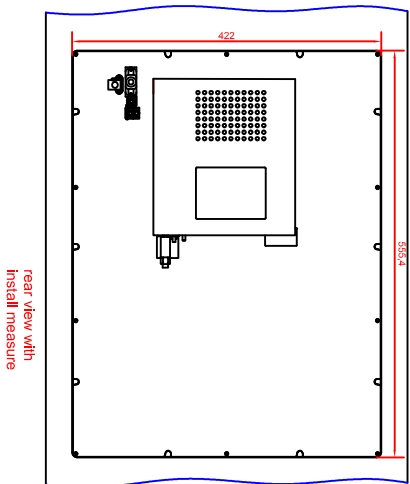

CP6323-0002-D100/D106-M262
main dimensions

rear view with
install measure

front view

left view

dimensions in mm

rear view