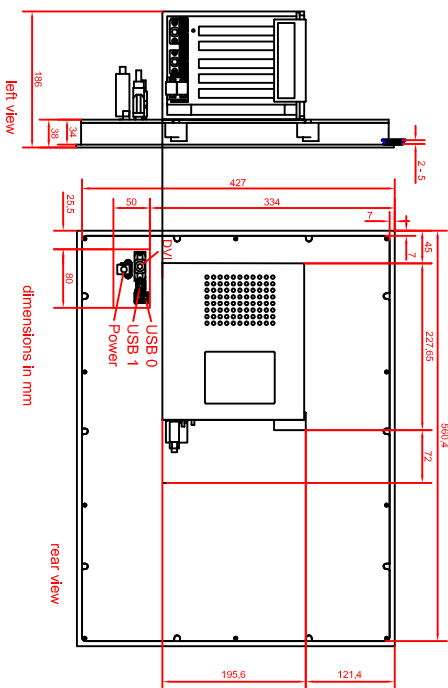

CP6323-0002-D100/D106-M262
main dimensions

rear view with
install measure

front view

left view

dimensions in mm

rear view