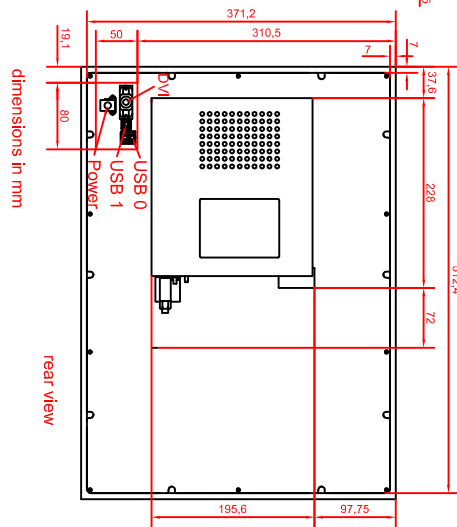

CP6322-0002

main dimensions

rear view with
install measure

front view

left view

dimensions in mm

rear view