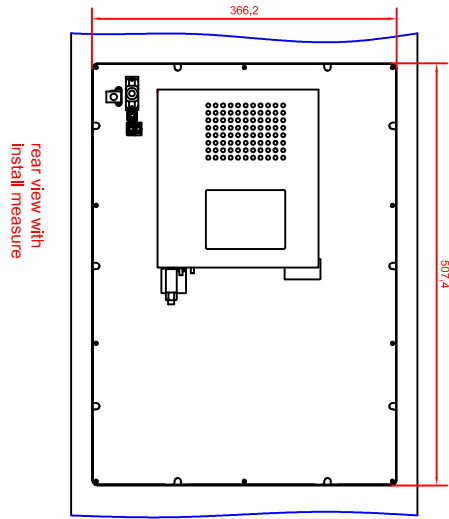

CP6322-0002

main dimensions

rear view with
install measure

front view

left view

dimensions in mm

rear view