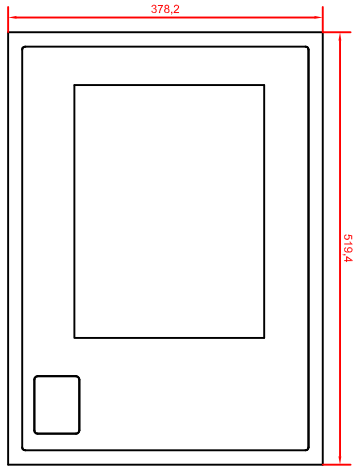

CP6322-0002

main dimensions

rear view with
install measure

front view

left view

dimensions in mm

rear view